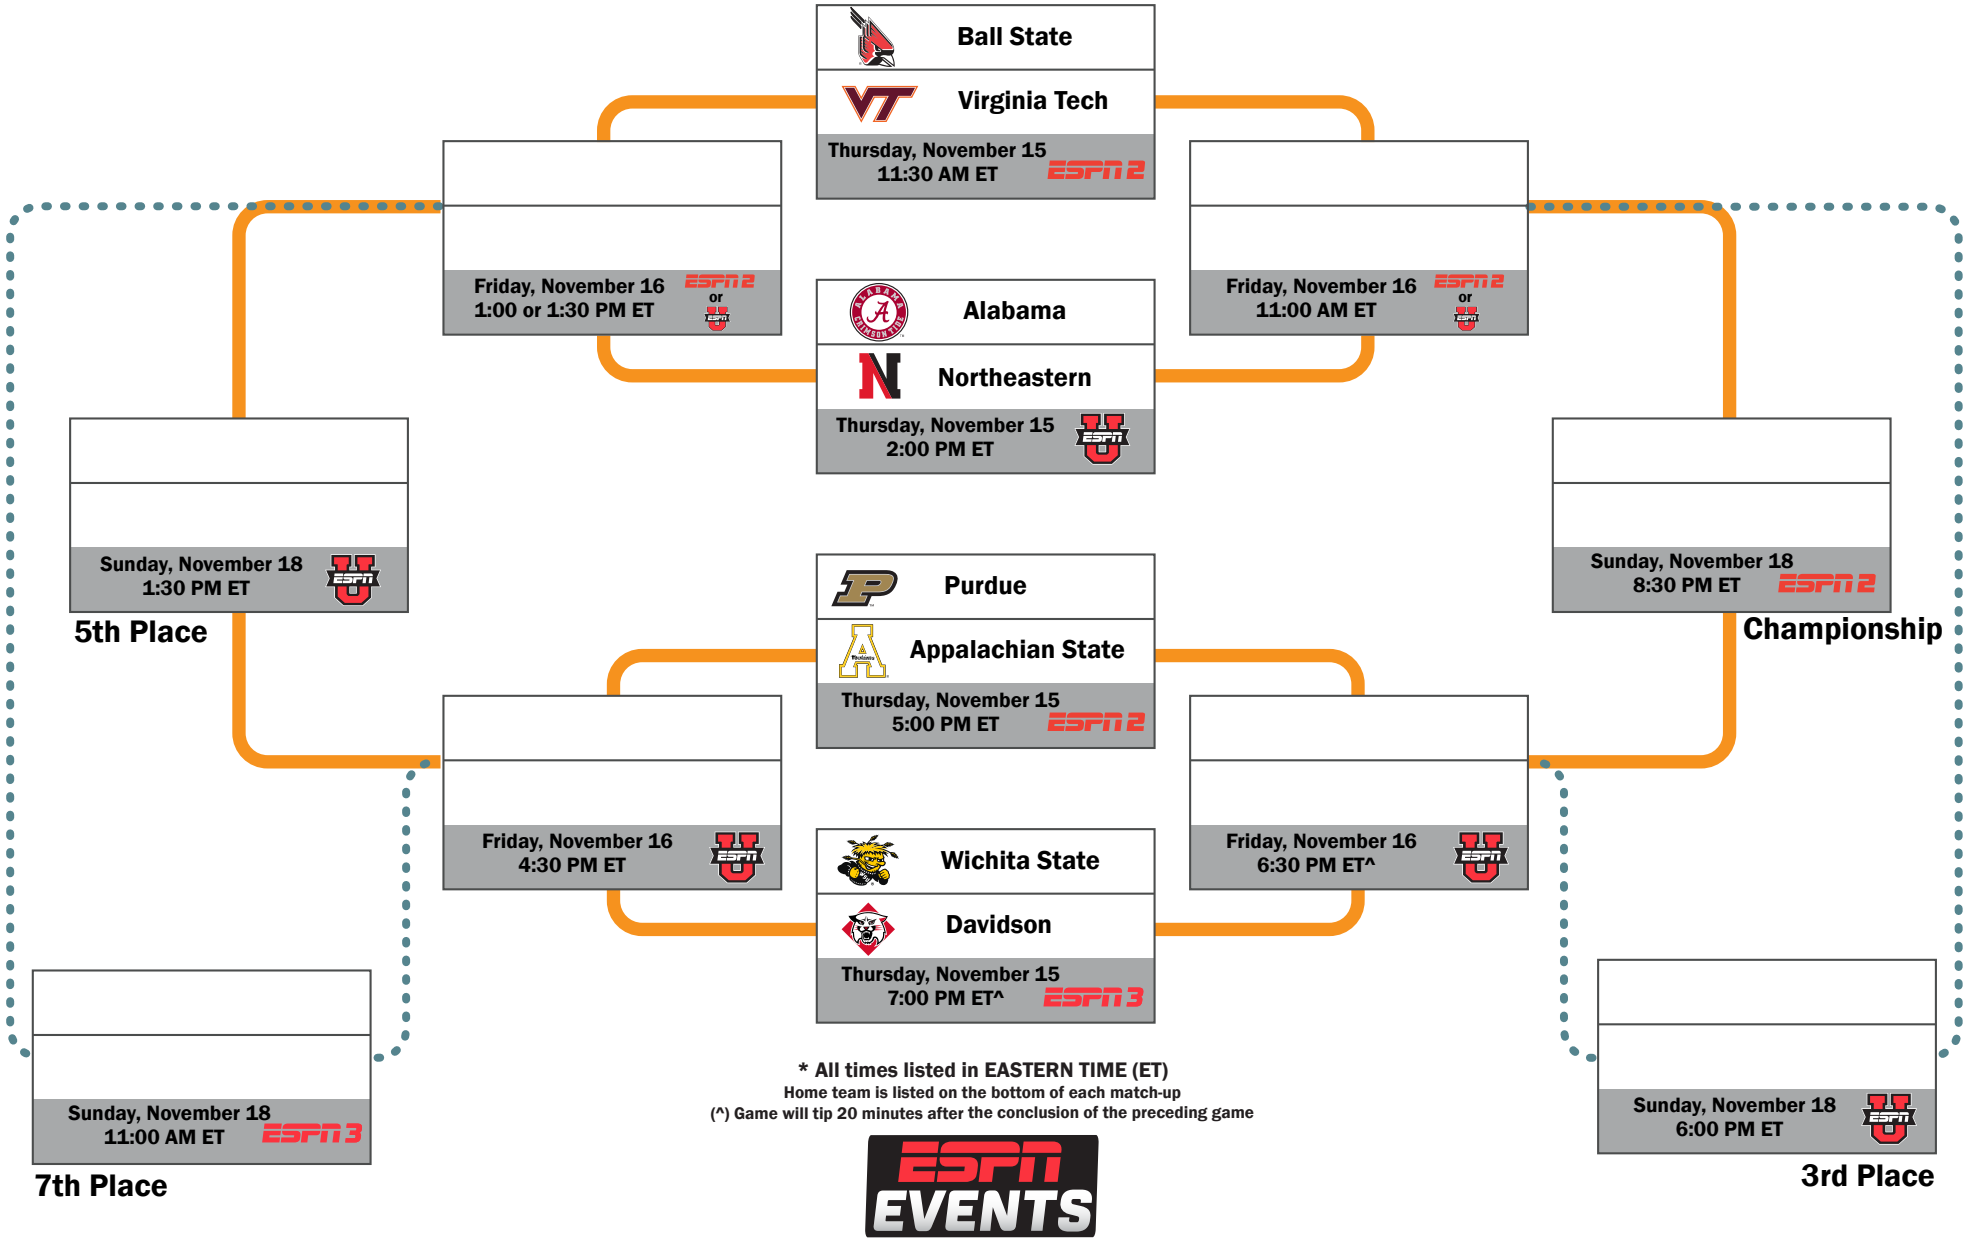

2018 Charleston Classic

November 15, 16 & 18
 TD Arena
 Charleston, SC

* All times listed in EASTERN TIME (ET)
 Home team is listed on the bottom of each match-up
 (^) Game will tip 20 minutes after the conclusion of the preceding game

Non-Bracketed Games: Ball State at Purdue (Nov. 10), Appalachian State at Alabama (Nov. 11), Northeastern at Davidson (Nov. 24)