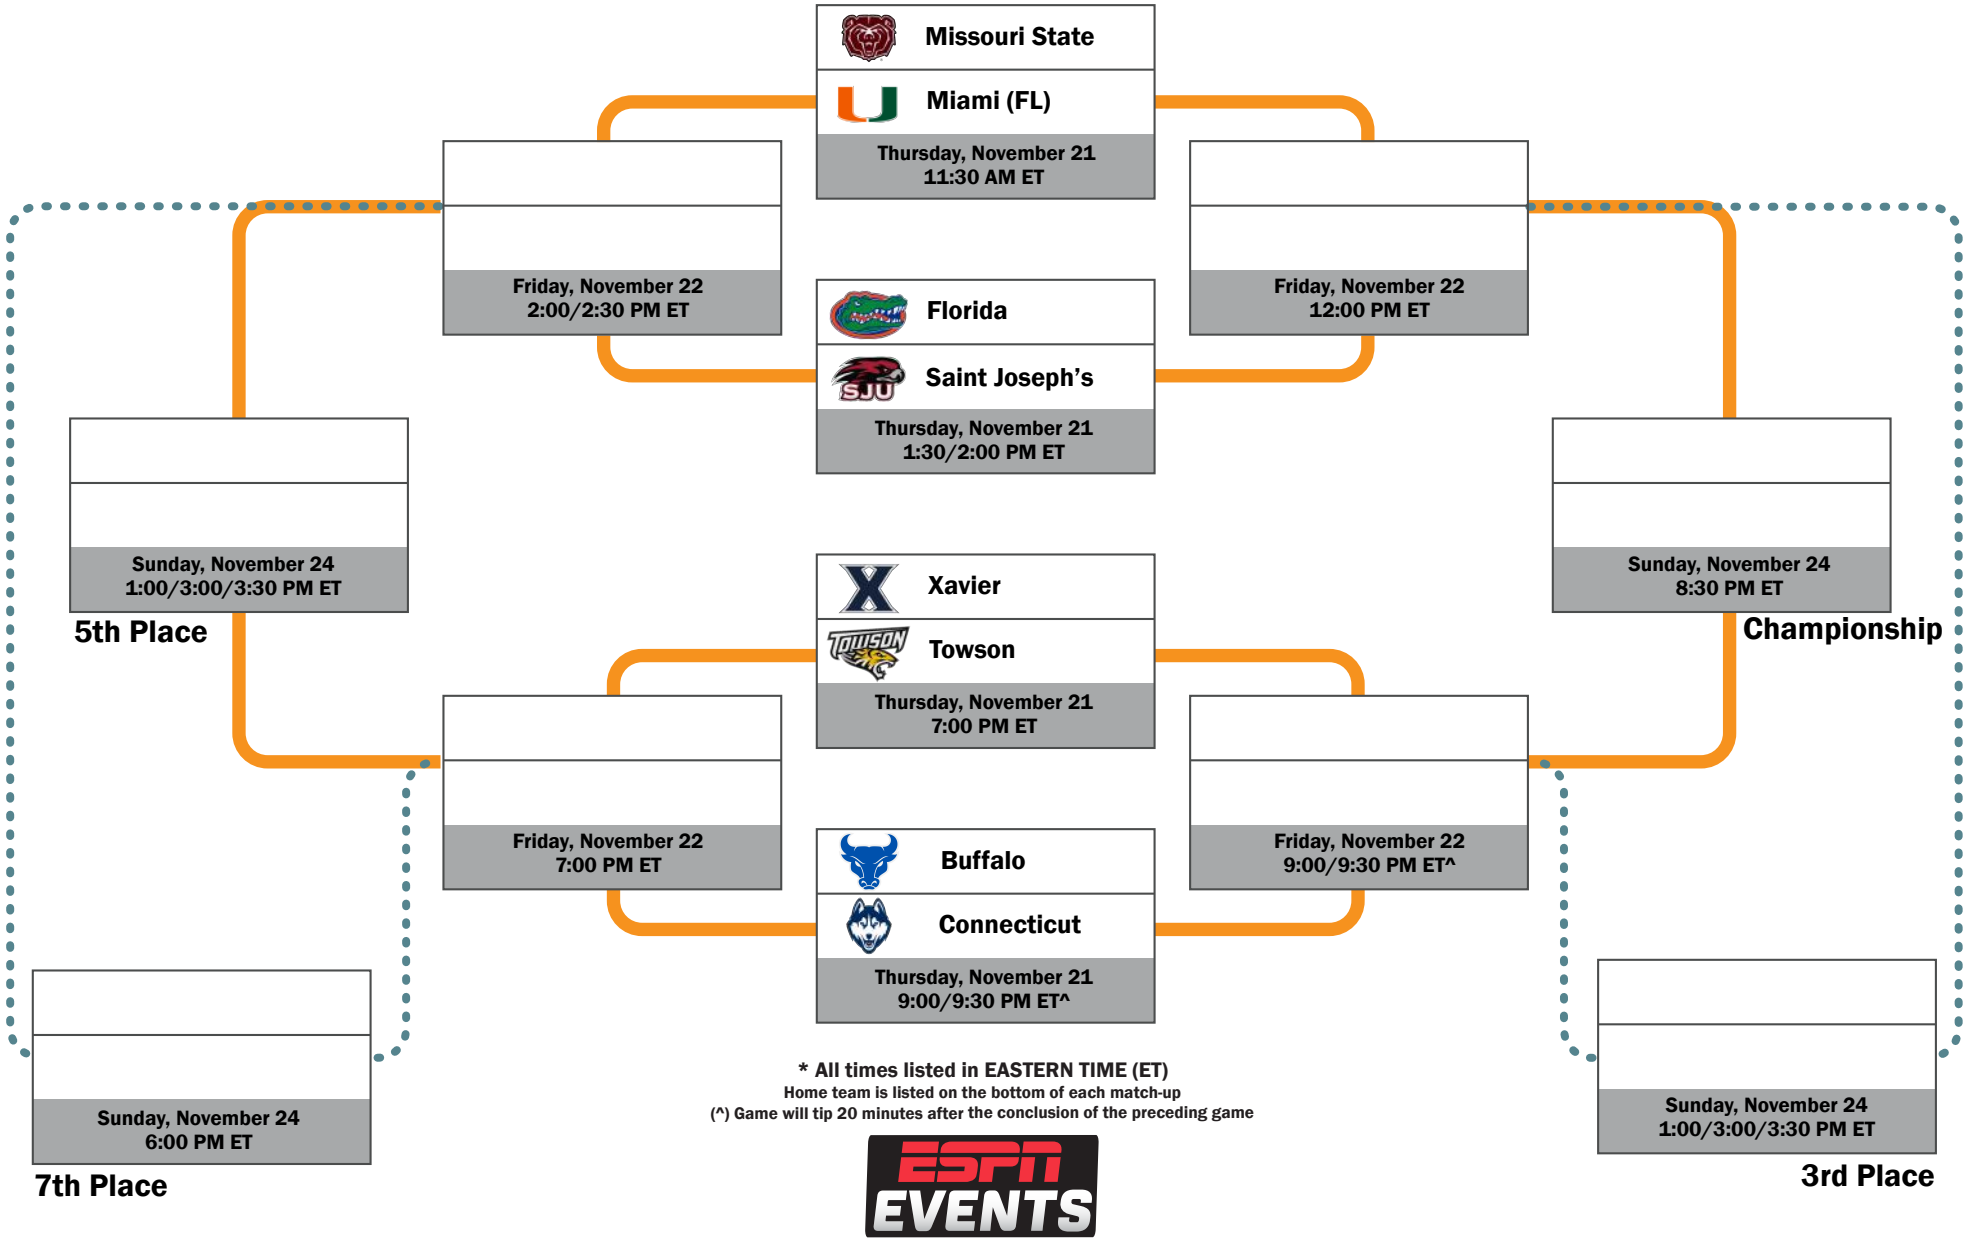

# 2019 Charleston Classic

November 21-22 & 24  
 TD Arena  
 Charleston, SC

\* All times listed in EASTERN TIME (ET)  
 Home team is listed on the bottom of each match-up  
 (^) Game will tip 20 minutes after the conclusion of the preceding game

**Non-Bracketed Games:** Saint Joseph's at Connecticut (Nov. 13), Towson at Florida (Nov. 14), Missouri State at Xavier (Nov. 15)