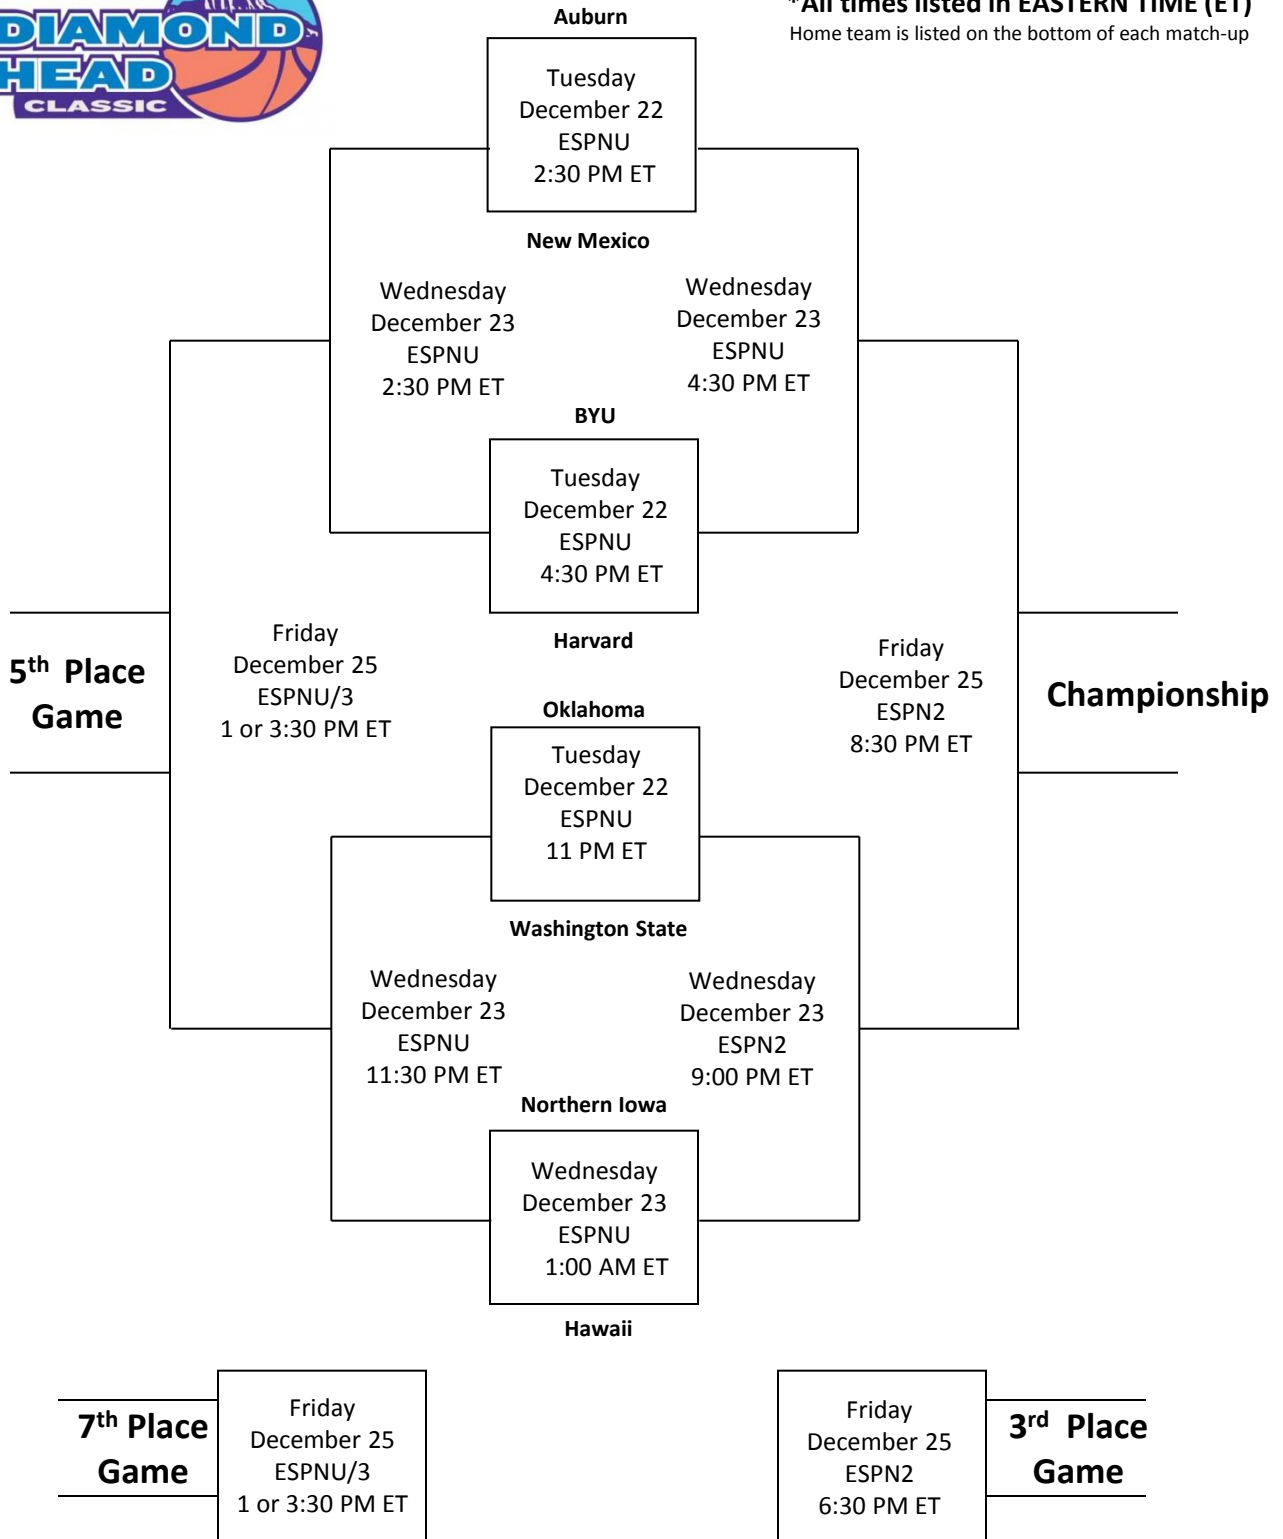

Hawaiian Airlines Diamond Head Classic

Hosted by ESPN and the University of Hawaii
 December 22, 23 & 25, 2015 • Stan Sheriff Center
 Honolulu, HI

***All times listed in EASTERN TIME (ET)**
 Home team is listed on the bottom of each match-up

Non-Bracketed Game: Northern Iowa at New Mexico (Dec. 12)