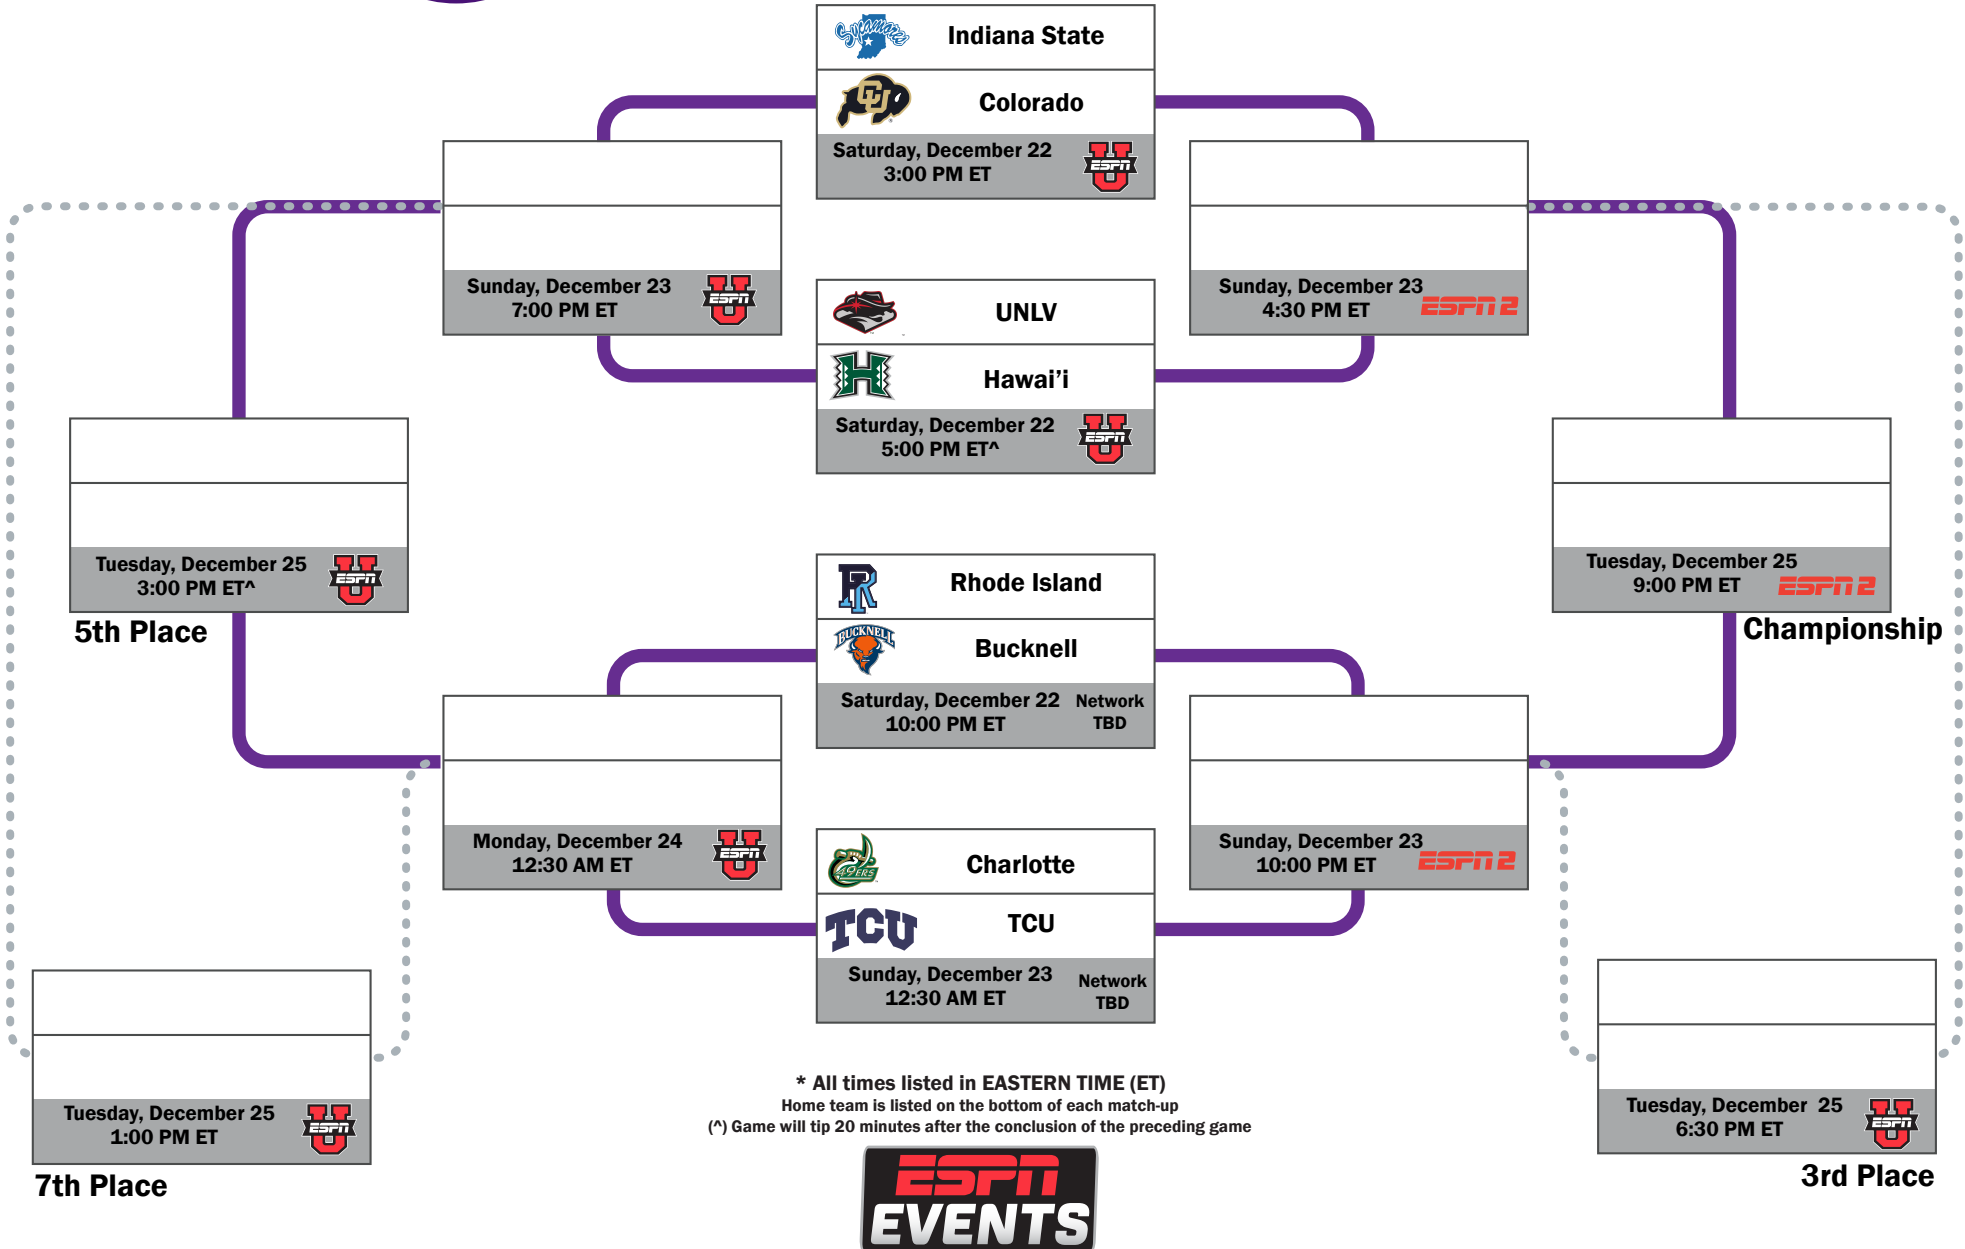

# 2018 Hawaiian Airlines Diamond Head Classic

December 22, 23 & 25  
 Stan Sheriff Center  
 Honolulu, Hawaii

\* All times listed in EASTERN TIME (ET)  
 Home team is listed on the bottom of each match-up  
 (^) Game will tip 20 minutes after the conclusion of the preceding game

Non-Bracketed Games: Indiana State at TCU (Dec. 16)