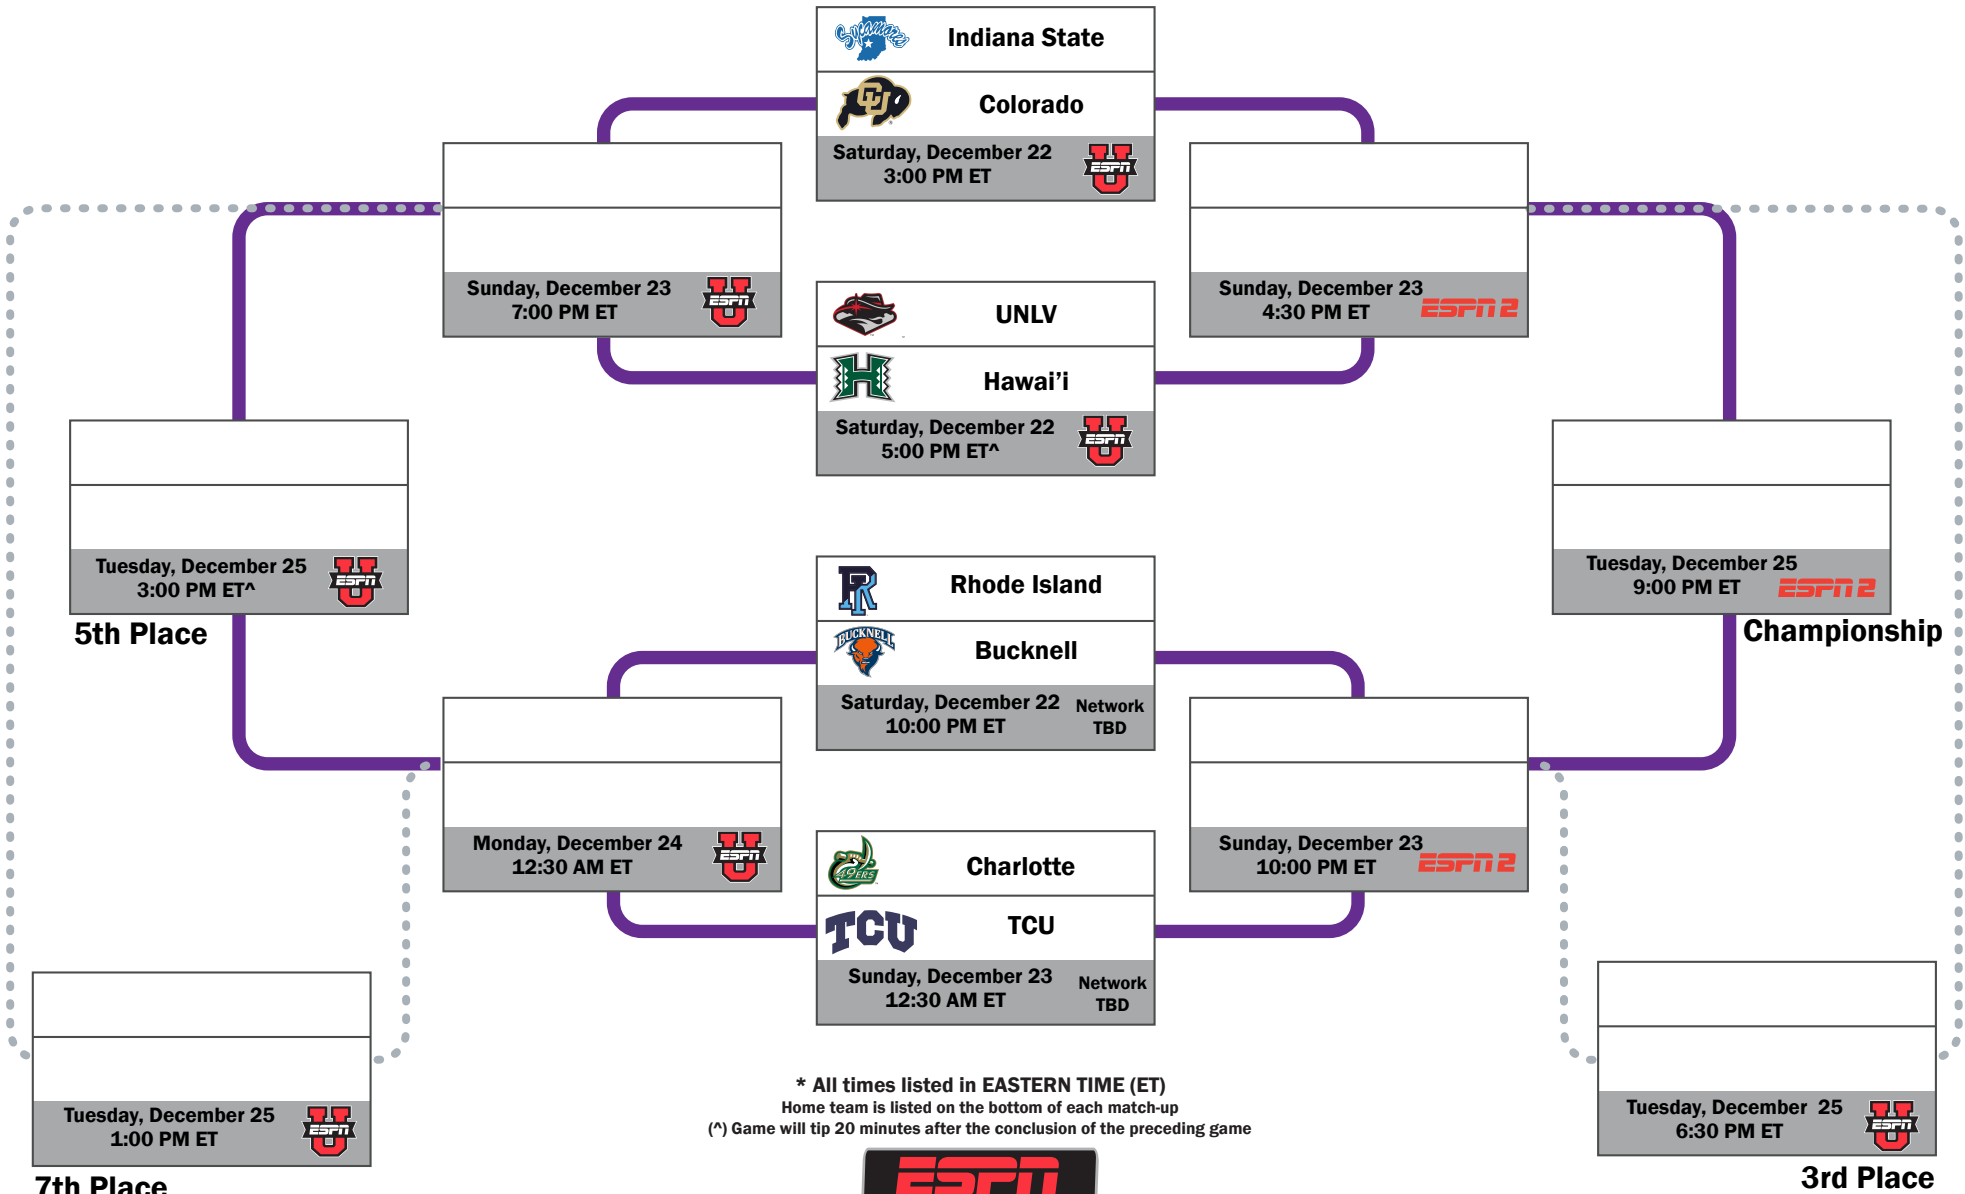

2018 Hawaiian Airlines Diamond Head Classic

December 22, 23 & 25
 Stan Sheriff Center
 Honolulu, Hawaii

* All times listed in EASTERN TIME (ET)
 Home team is listed on the bottom of each match-up
 (^) Game will tip 20 minutes after the conclusion of the preceding game

Non-Bracketed Games: Indiana State at TCU (Dec. 16)