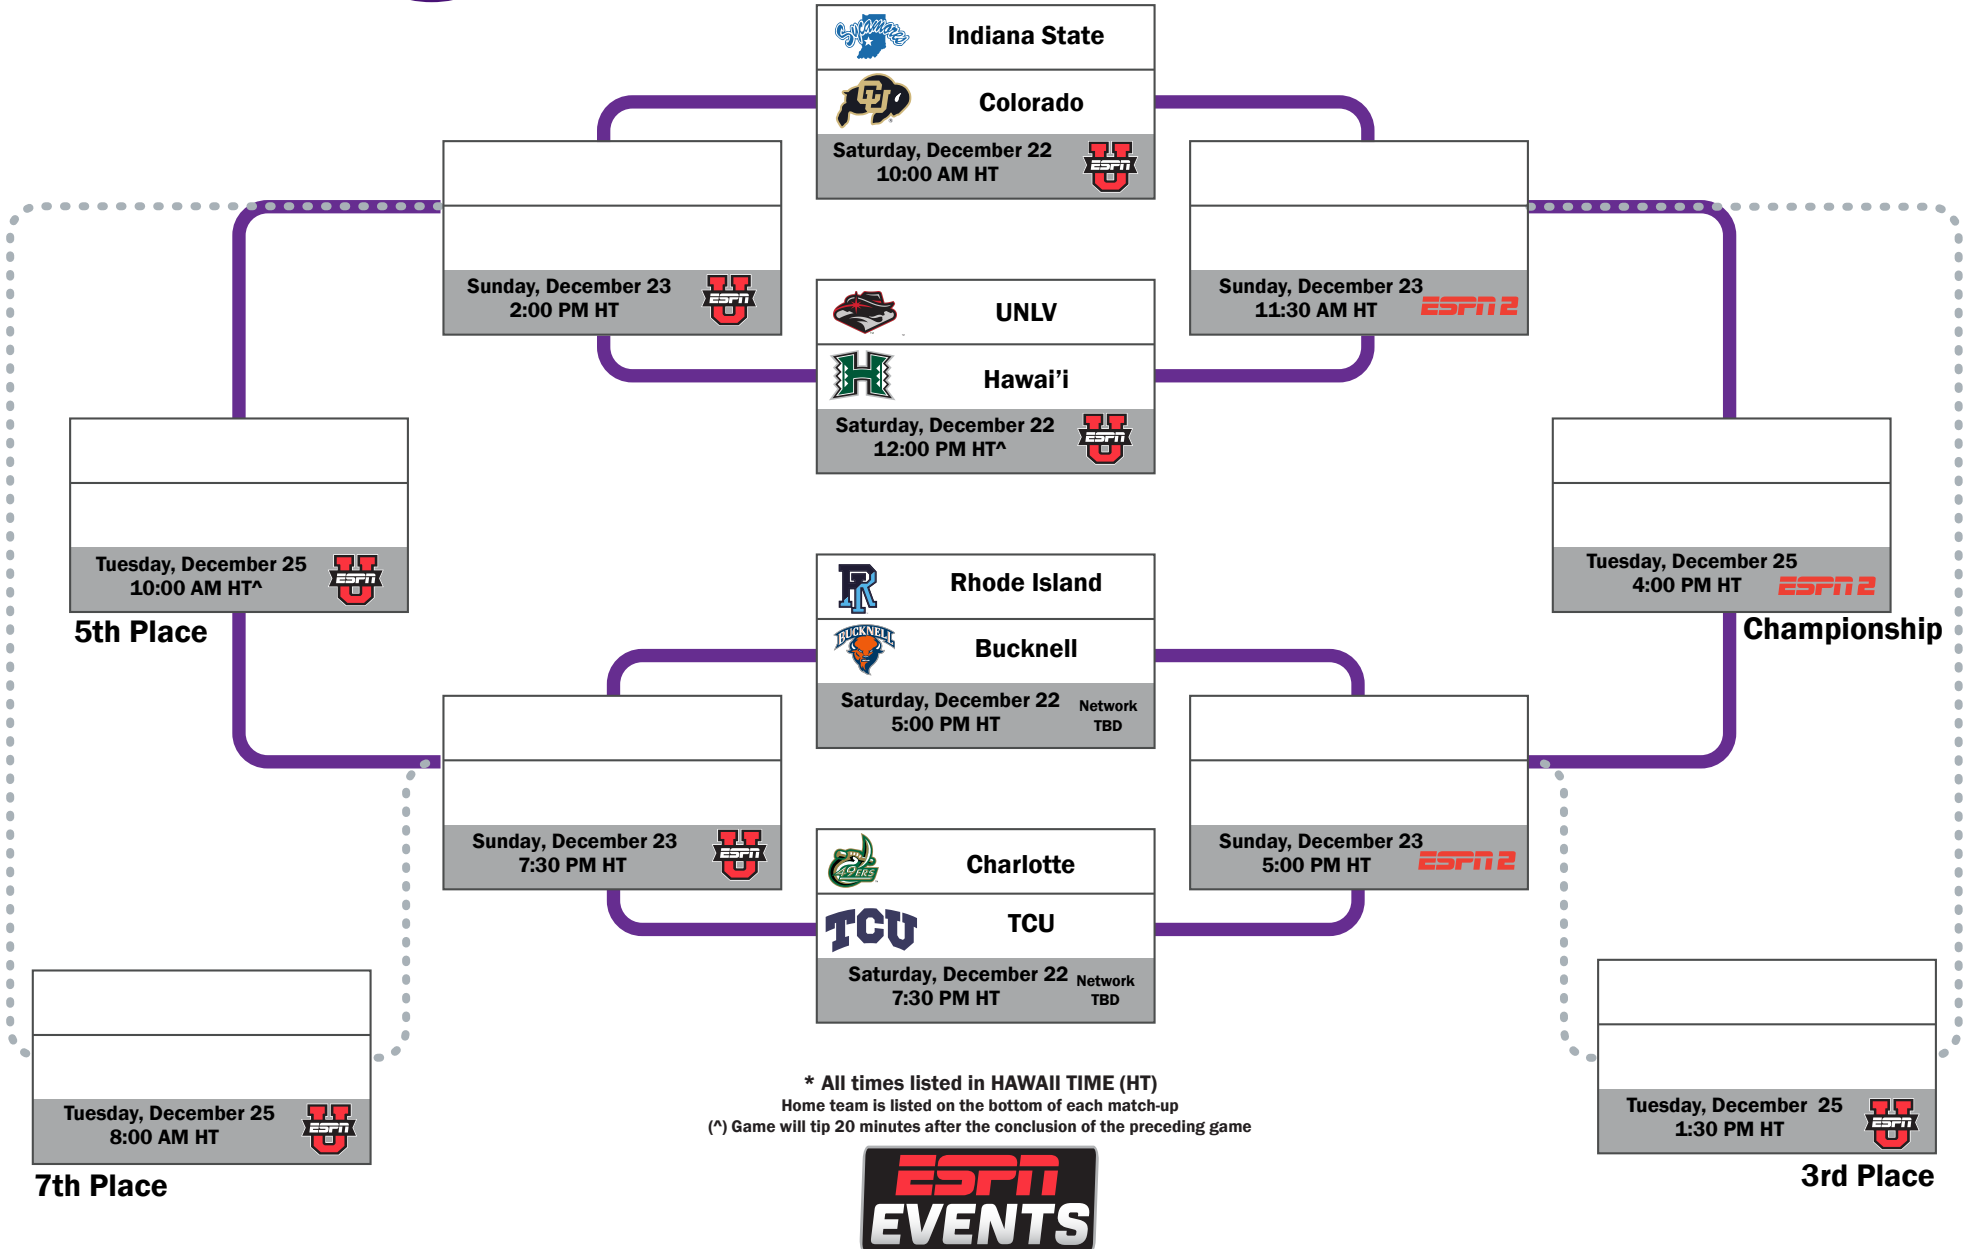

# 2018 Hawaiian Airlines Diamond Head Classic

December 22, 23 & 25  
 Stan Sheriff Center  
 Honolulu, Hawaii

\* All times listed in HAWAII TIME (HT)  
 Home team is listed on the bottom of each match-up  
 (^) Game will tip 20 minutes after the conclusion of the preceding game

Non-Bracketed Games: Indiana State at TCU (Dec. 16)