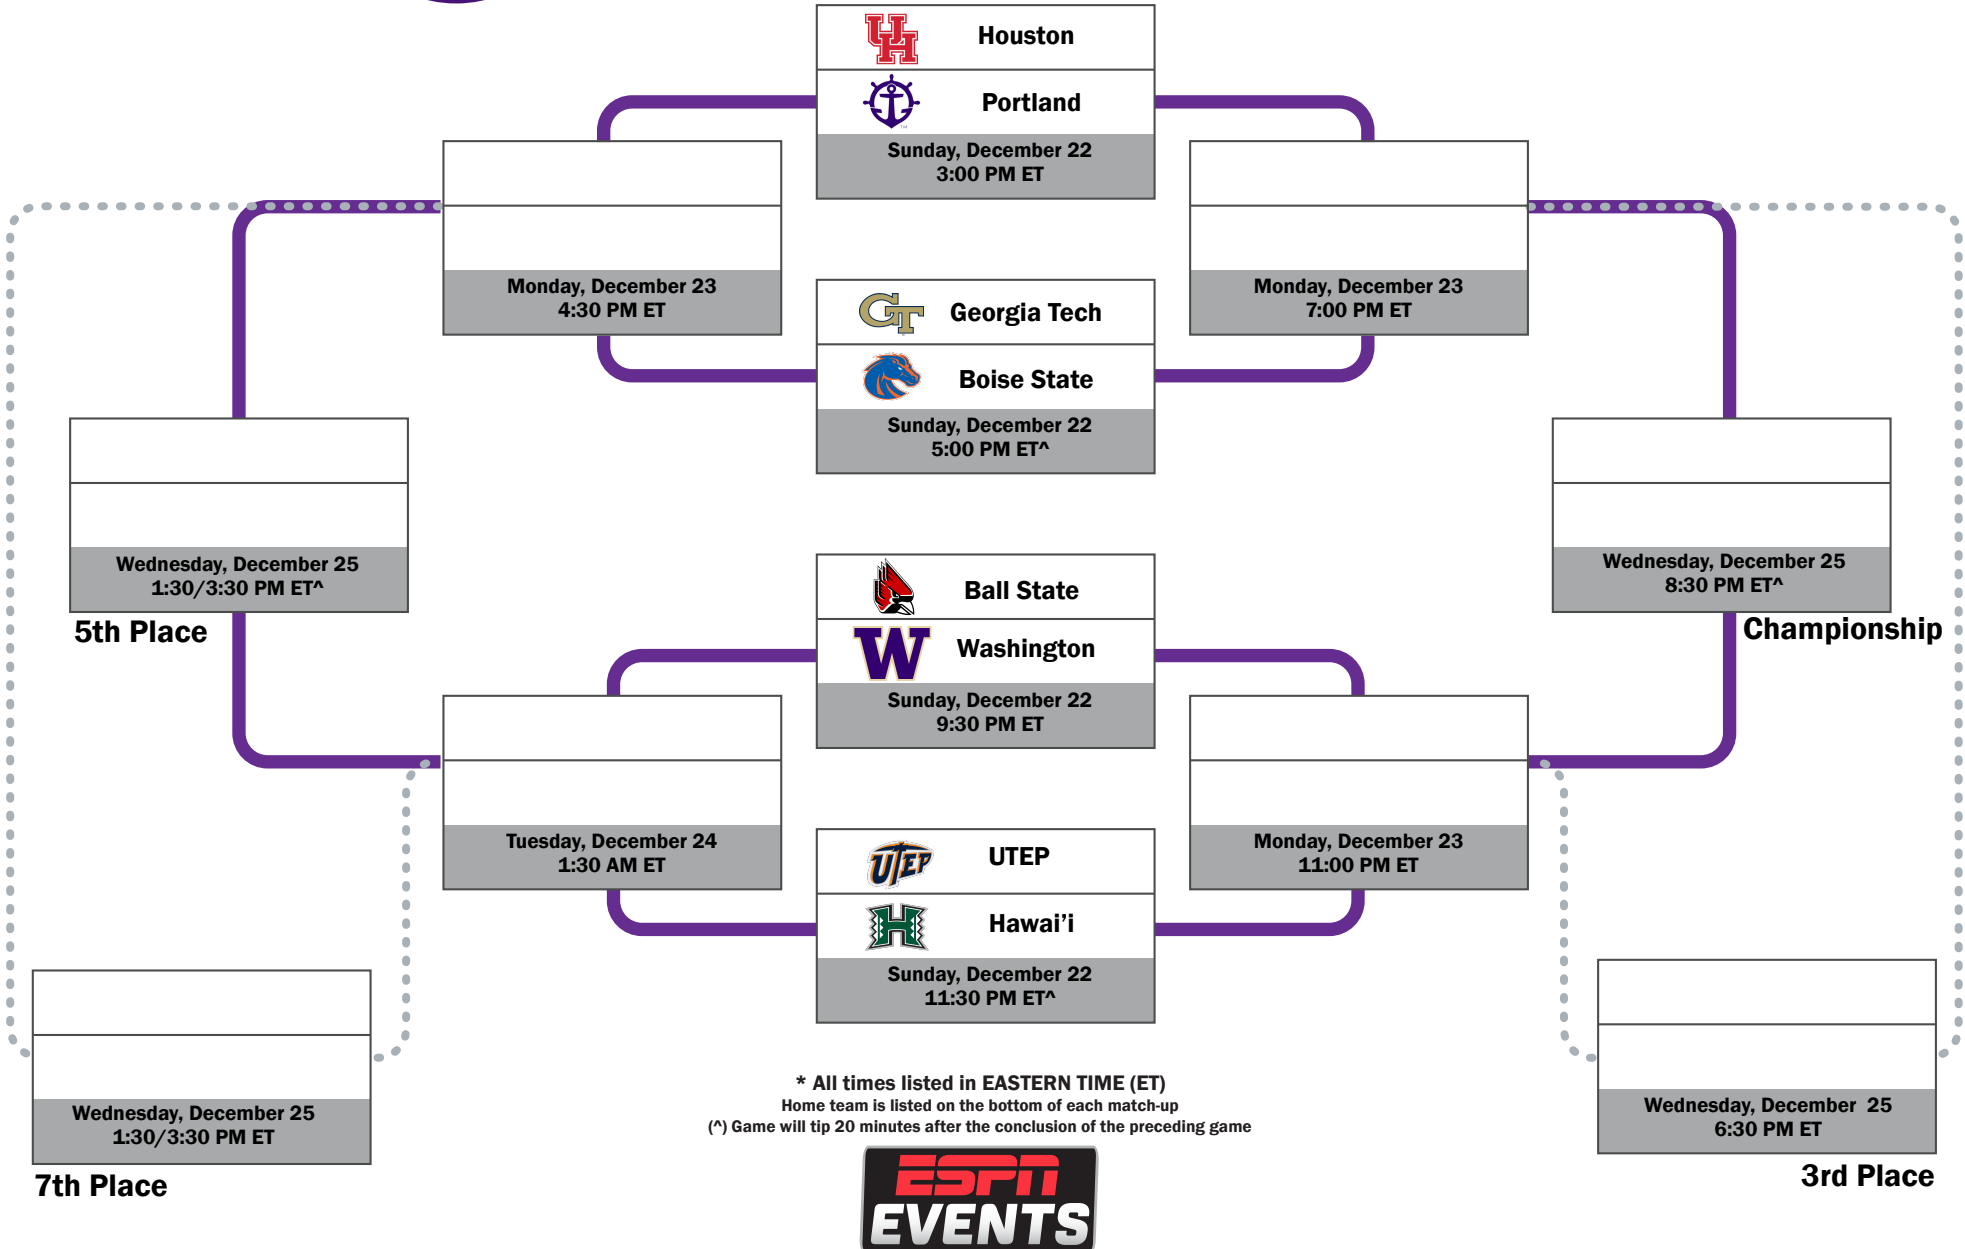

2019 Hawaiian Airlines Diamond Head Classic

December 22-23 & 25
 Stan Sheriff Center
 Honolulu, HI

* All times listed in EASTERN TIME (ET)
 Home team is listed on the bottom of each match-up
 (^) Game will tip 20 minutes after the conclusion of the preceding game