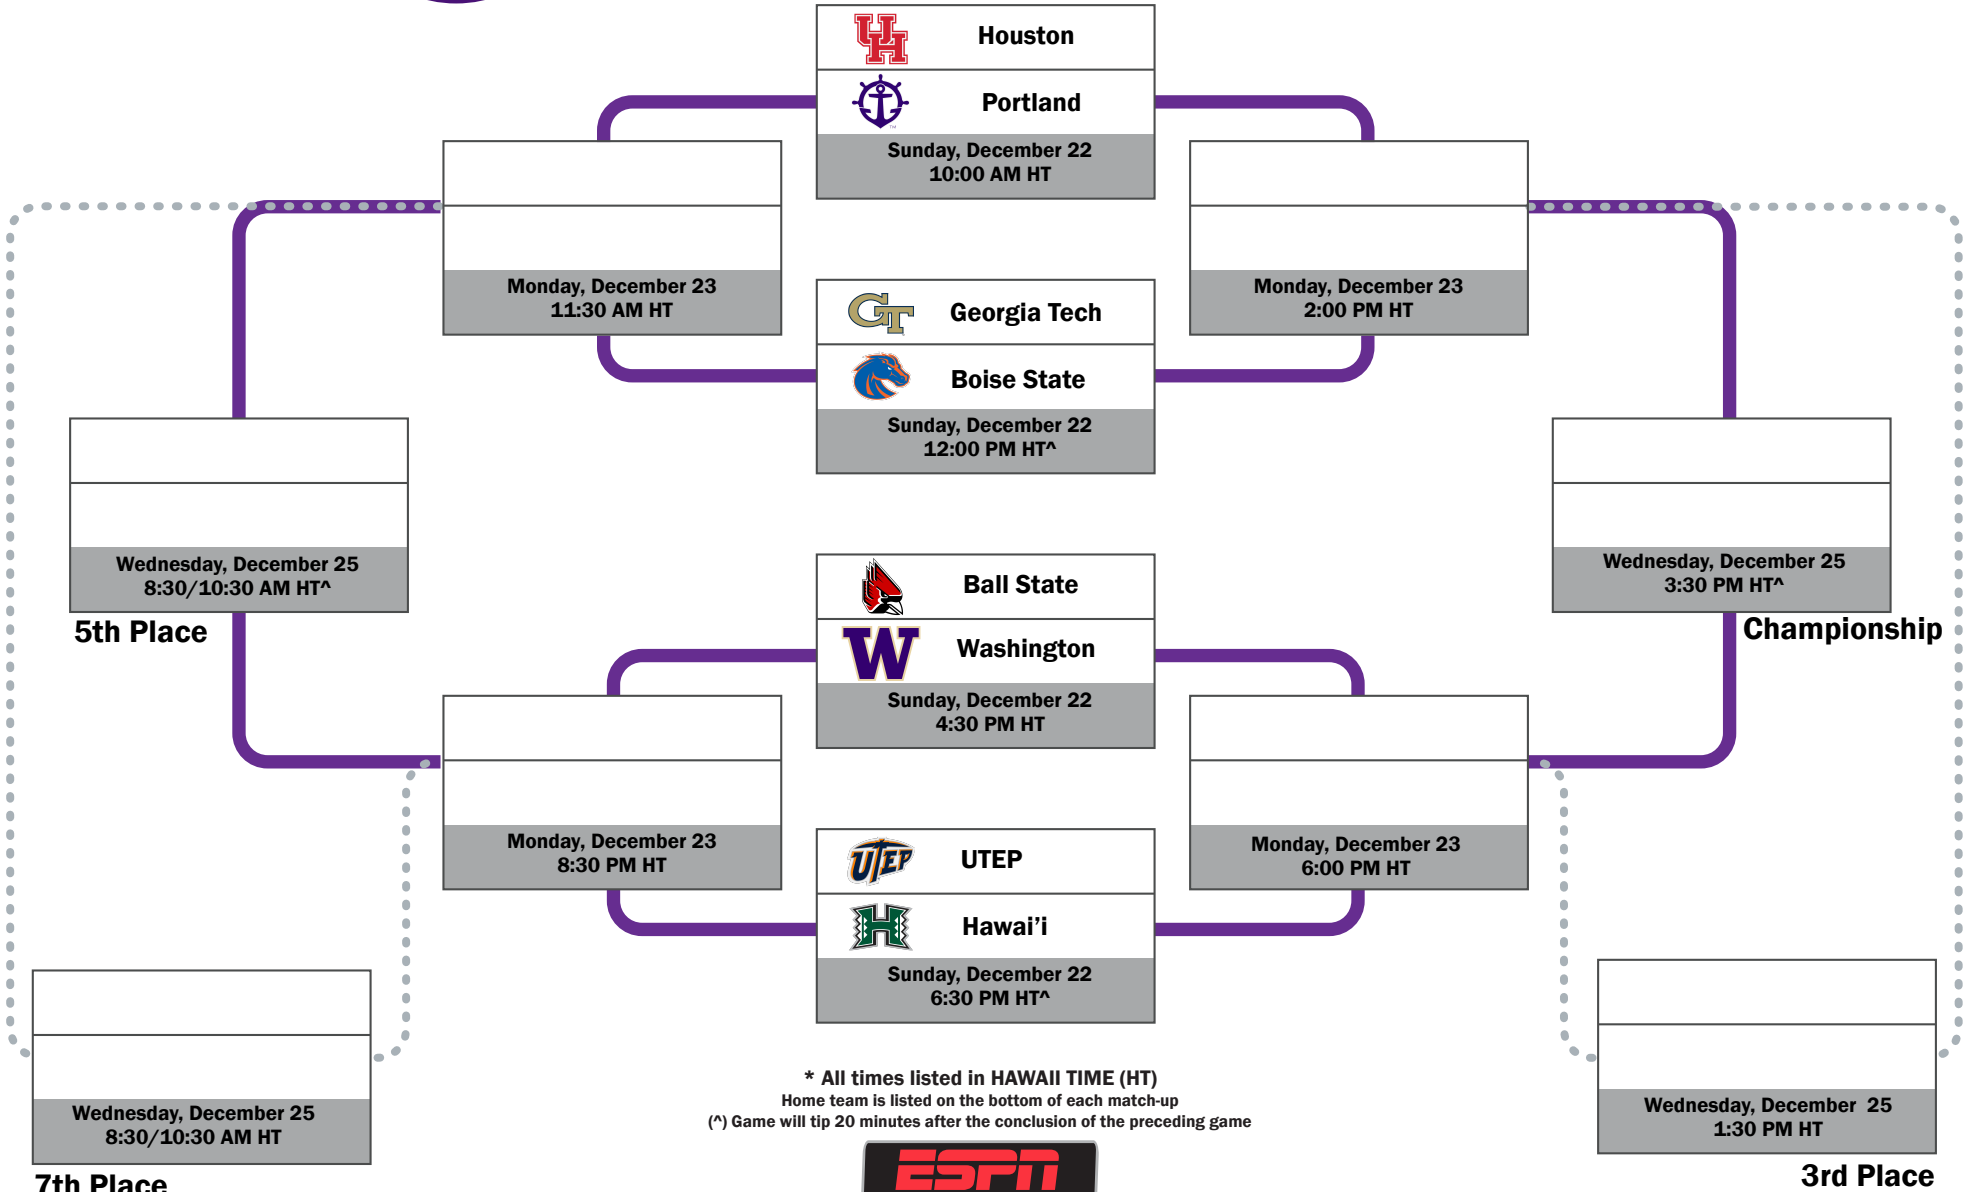

# 2019 Hawaiian Airlines Diamond Head Classic

December 22, 23 & 25  
Stan Sheriff Center  
Honolulu, Hawaii

\* All times listed in HAWAII TIME (HT)  
Home team is listed on the bottom of each match-up  
(^) Game will tip 20 minutes after the conclusion of the preceding game

Non-Bracketed Games: Evergreen State at Portland (Dec. 13), Ball State at Georgia Tech (Dec. 18), UTEP at Houston (Dec. 19)