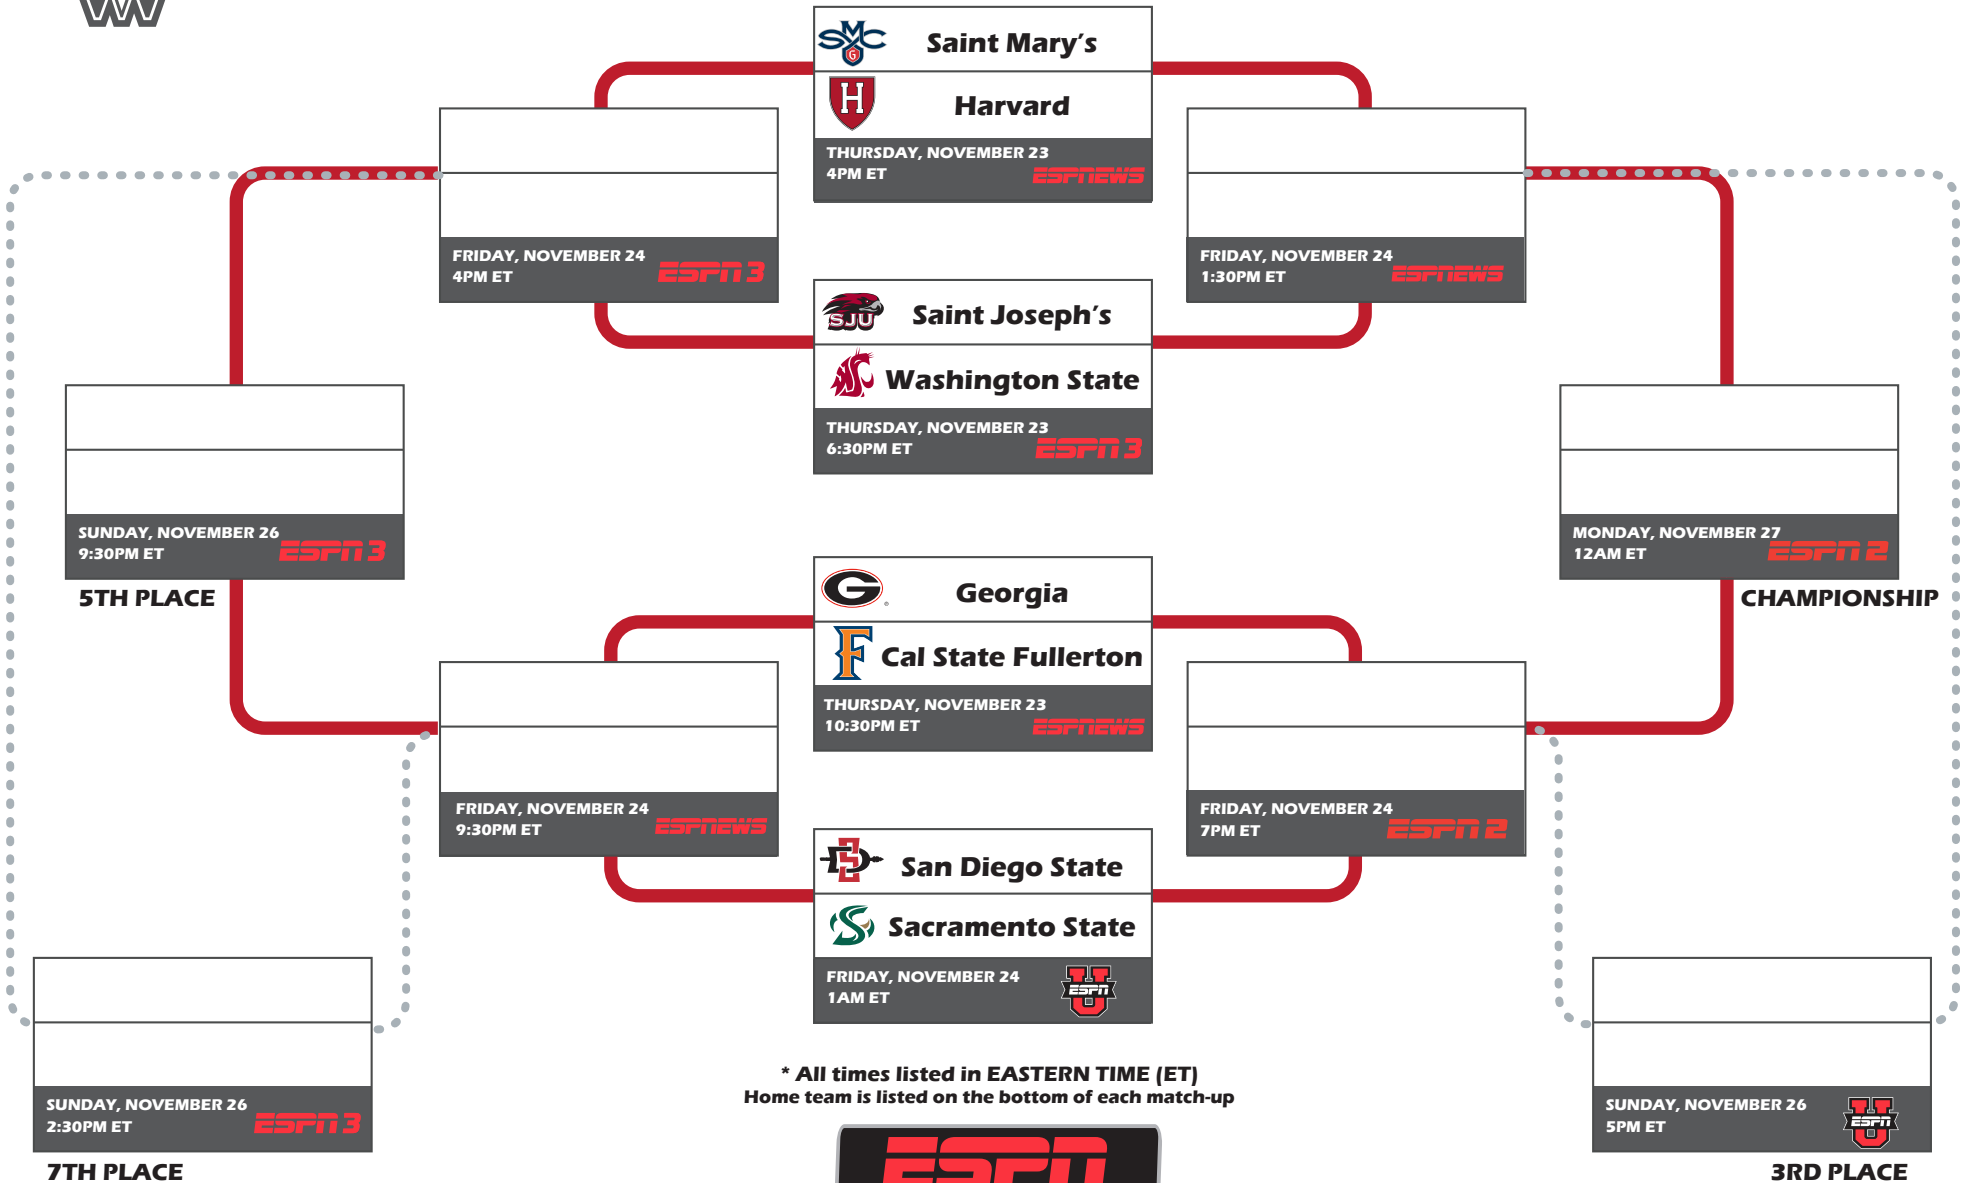

2017 Wooden Legacy

November 23, 24 & 26
Titan Gym
Fullerton, California

* All times listed in EASTERN TIME (ET)
Home team is listed on the bottom of each match-up