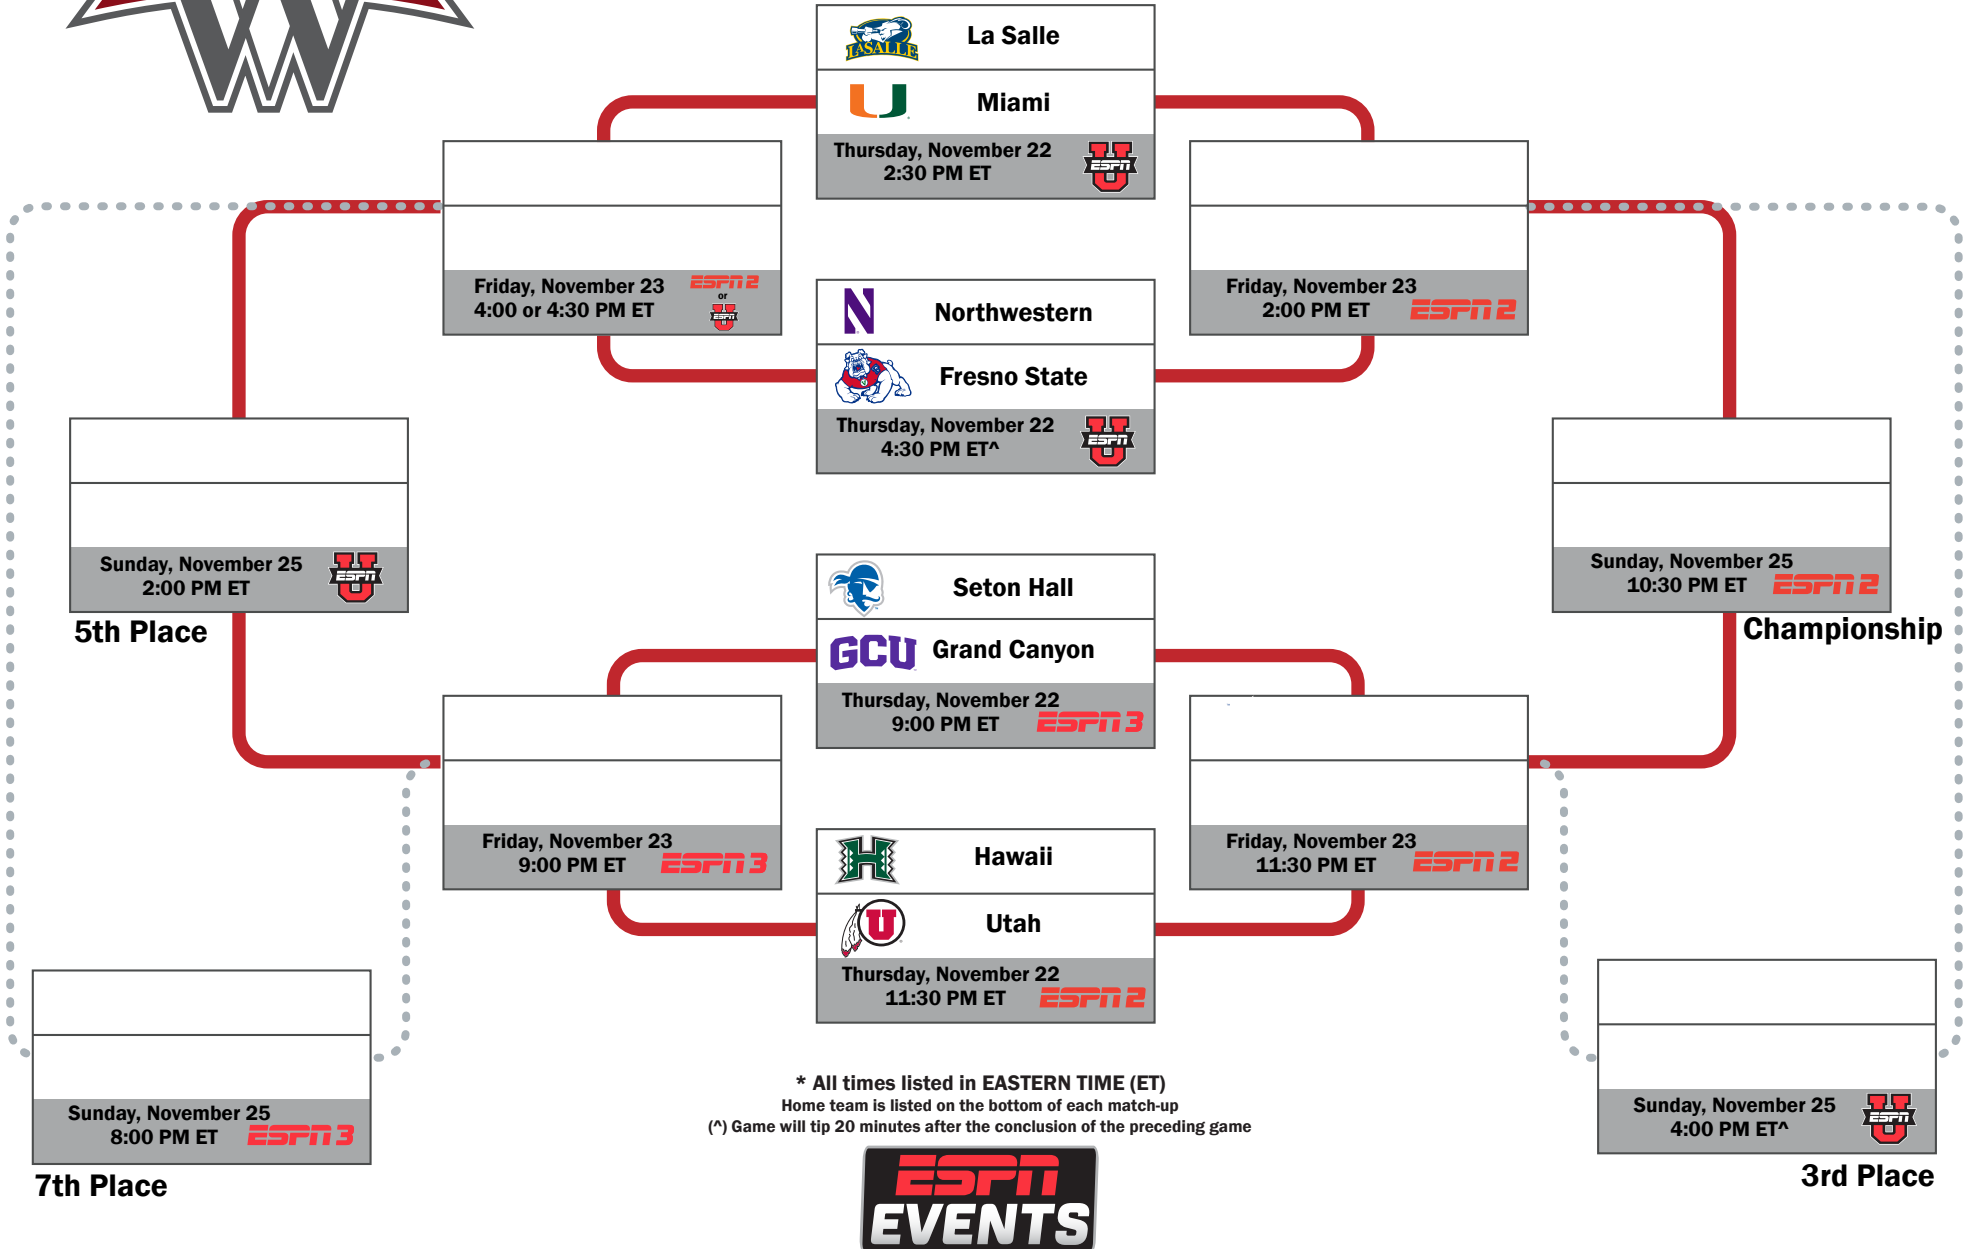

# 2018 Wooden Legacy

November 22, 23 & 25  
Titan Gym  
Fullerton, California

\* All times listed in EASTERN TIME (ET)  
Home team is listed on the bottom of each match-up  
(^\*) Game will tip 20 minutes after the conclusion of the preceding game