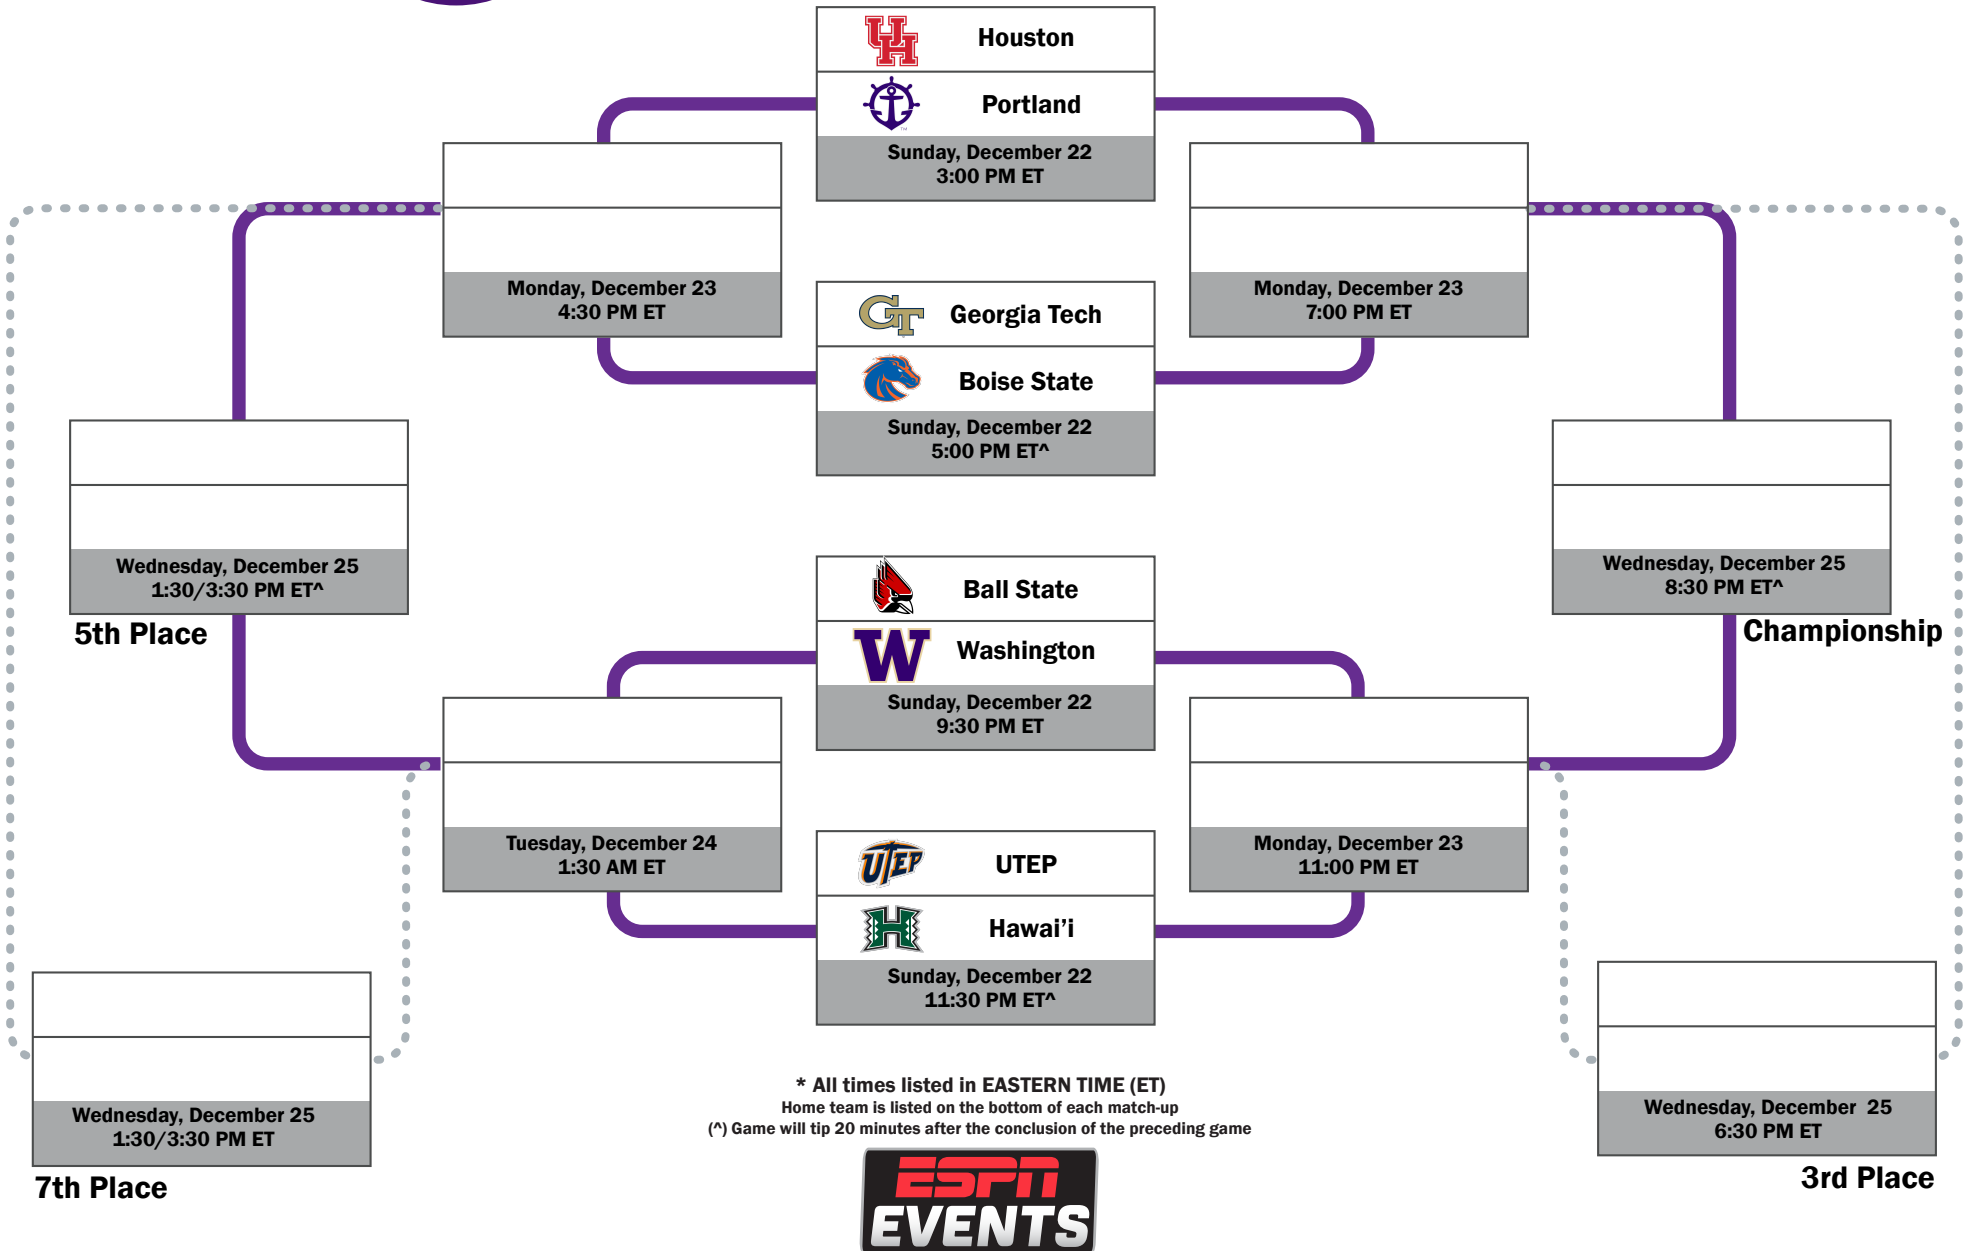

2019 Hawaiian Airlines Diamond Head Classic

December 22, 23 & 25
Stan Sheriff Center
Honolulu, Hawaii

Non-Bracketed Games: Evergreen State at Portland (Dec. 13), Ball State at Georgia Tech (Dec. 18), UTEP at Houston (Dec. 19)