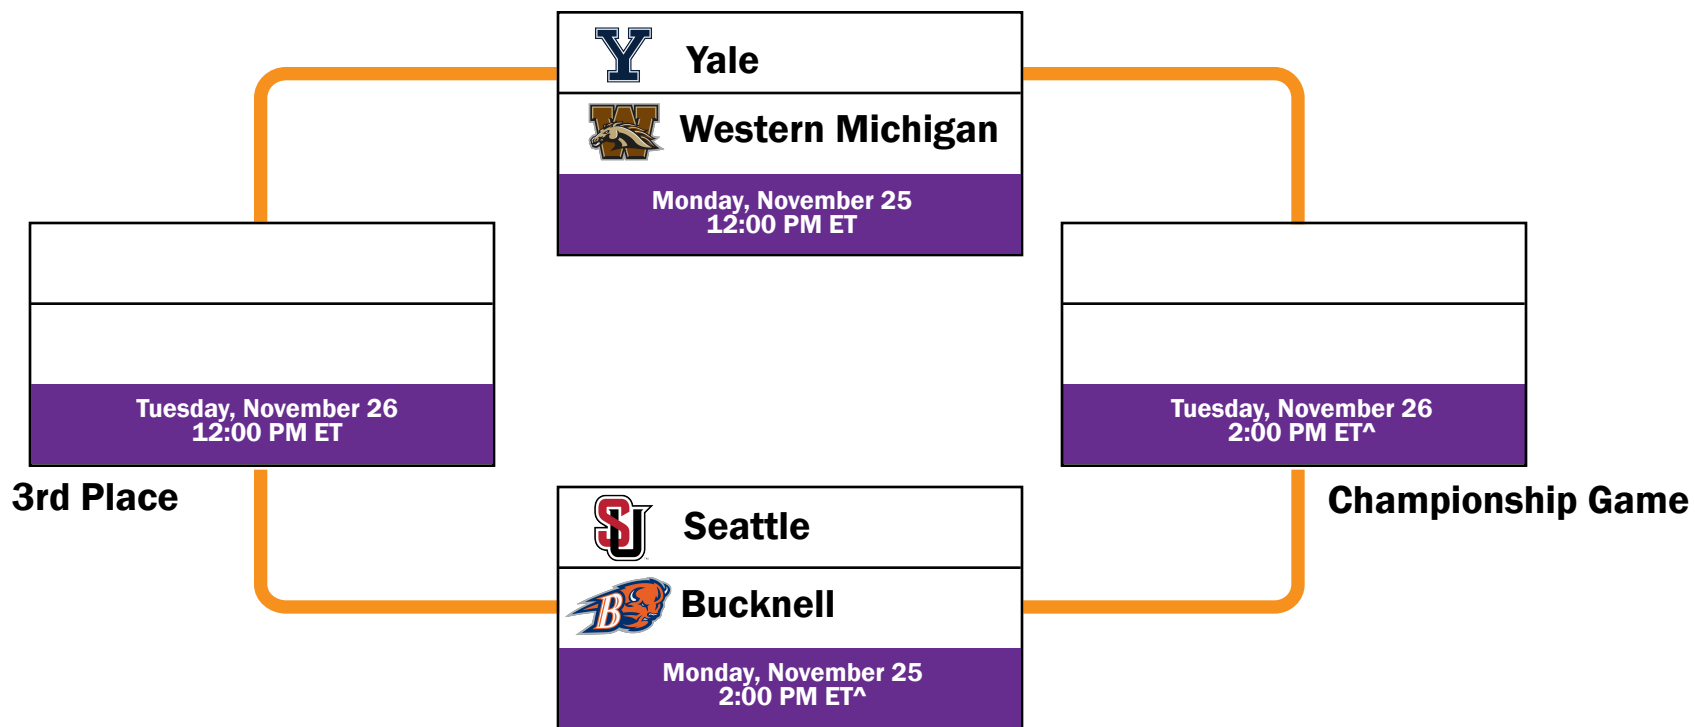

2019 NIT Orlando Season Tip-Off

ESPN Wide World of Sports

Orlando, FL

November 25 & 26

* All times listed in EASTERN TIME (ET)

Home team is listed on the bottom of each match-up

([^]) Game will tip 20 minutes after the conclusion of the preceding game