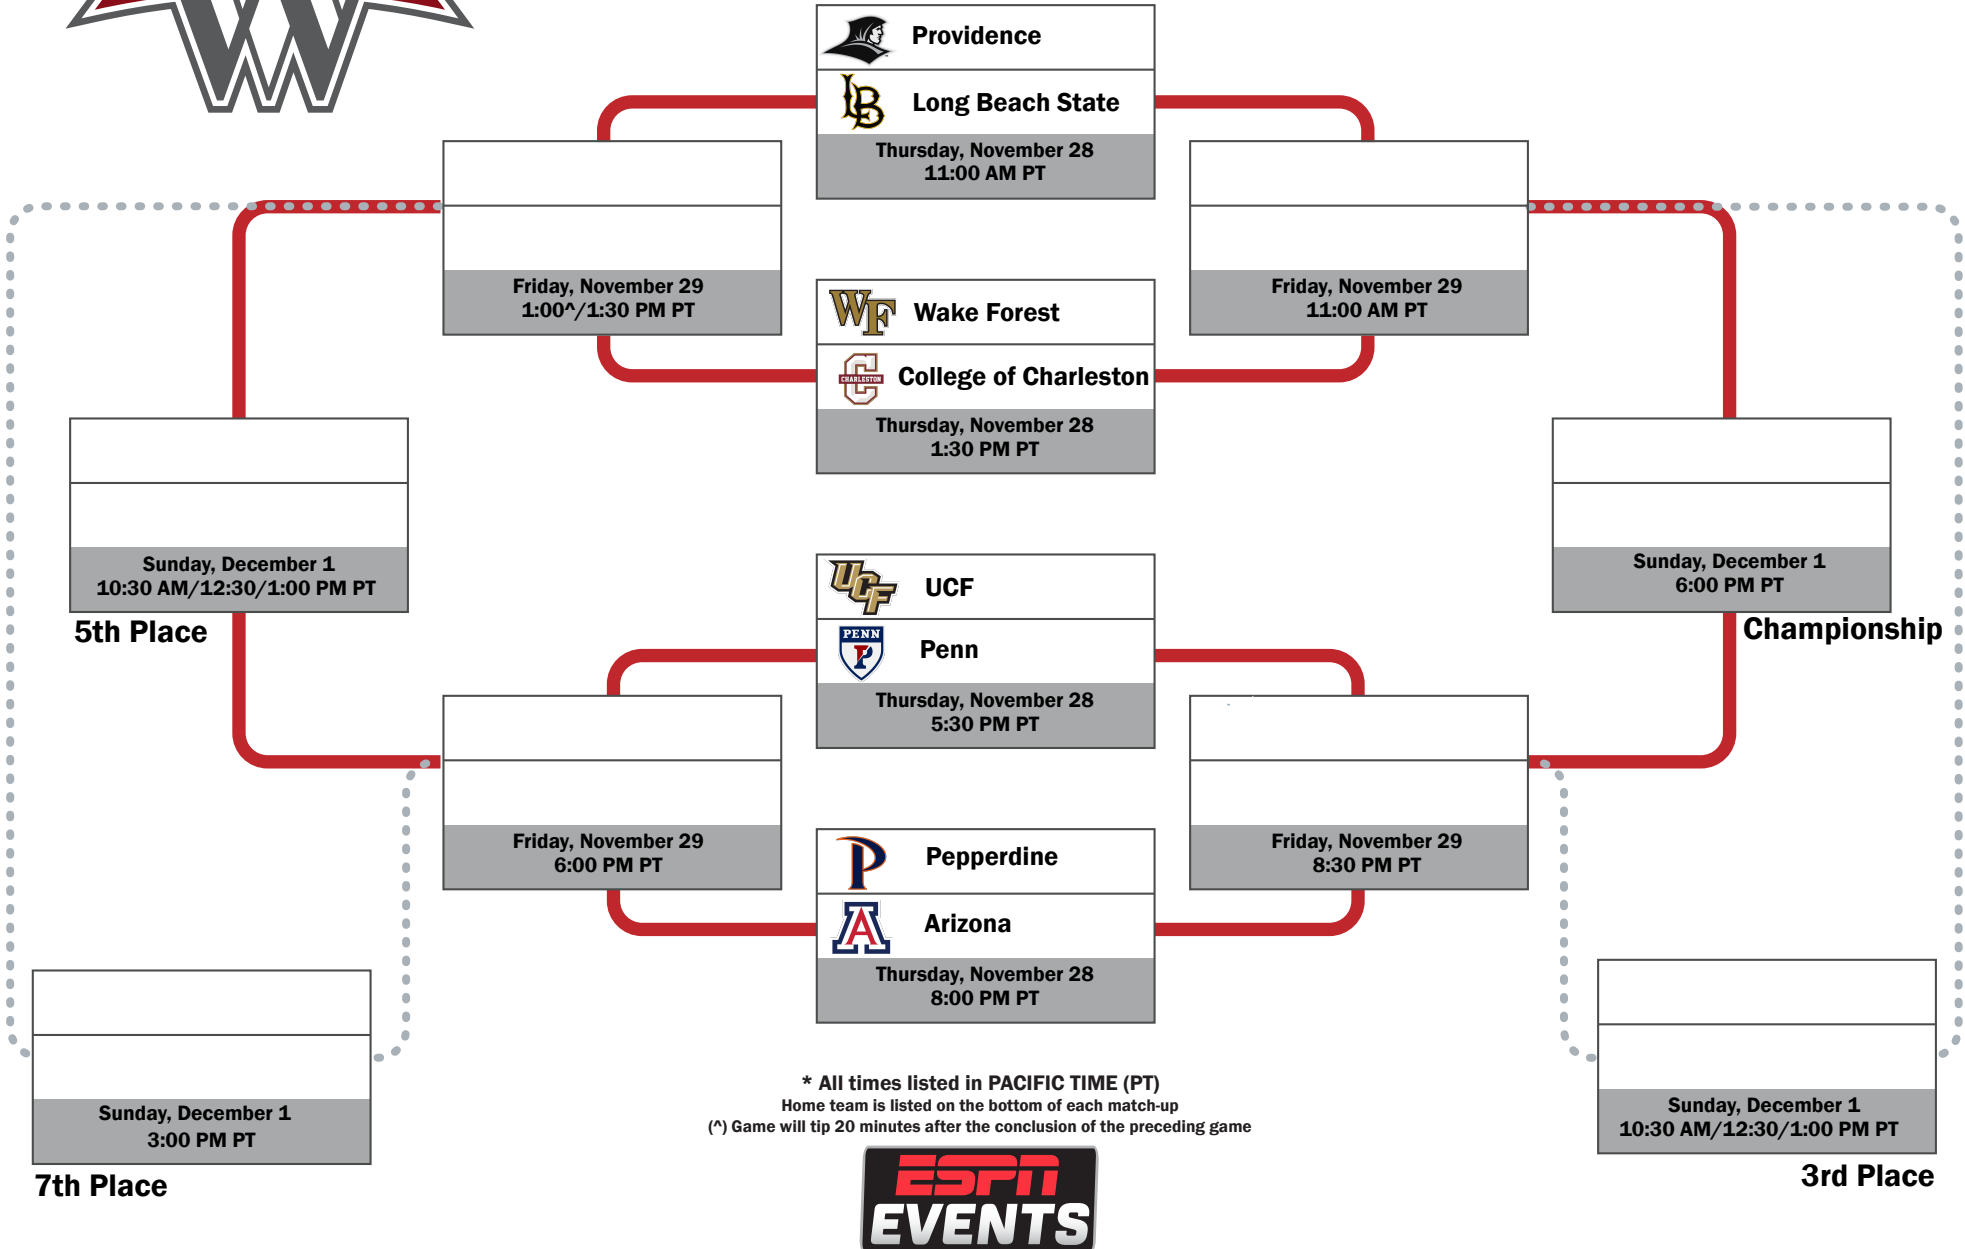

# 2019 Wooden Legacy

November 28-29 & December 1  
 Anaheim Arena  
 Anaheim, CA

\* All times listed in PACIFIC TIME (PT)  
 Home team is listed on the bottom of each match-up  
 (\*) Game will tip 20 minutes after the conclusion of the preceding game

**Non-Bracketed Games:** College of Charleston at UCF (Nov. 23), Penn at Providence (Nov. 23), Long Beach State at Arizona (Nov. 24)