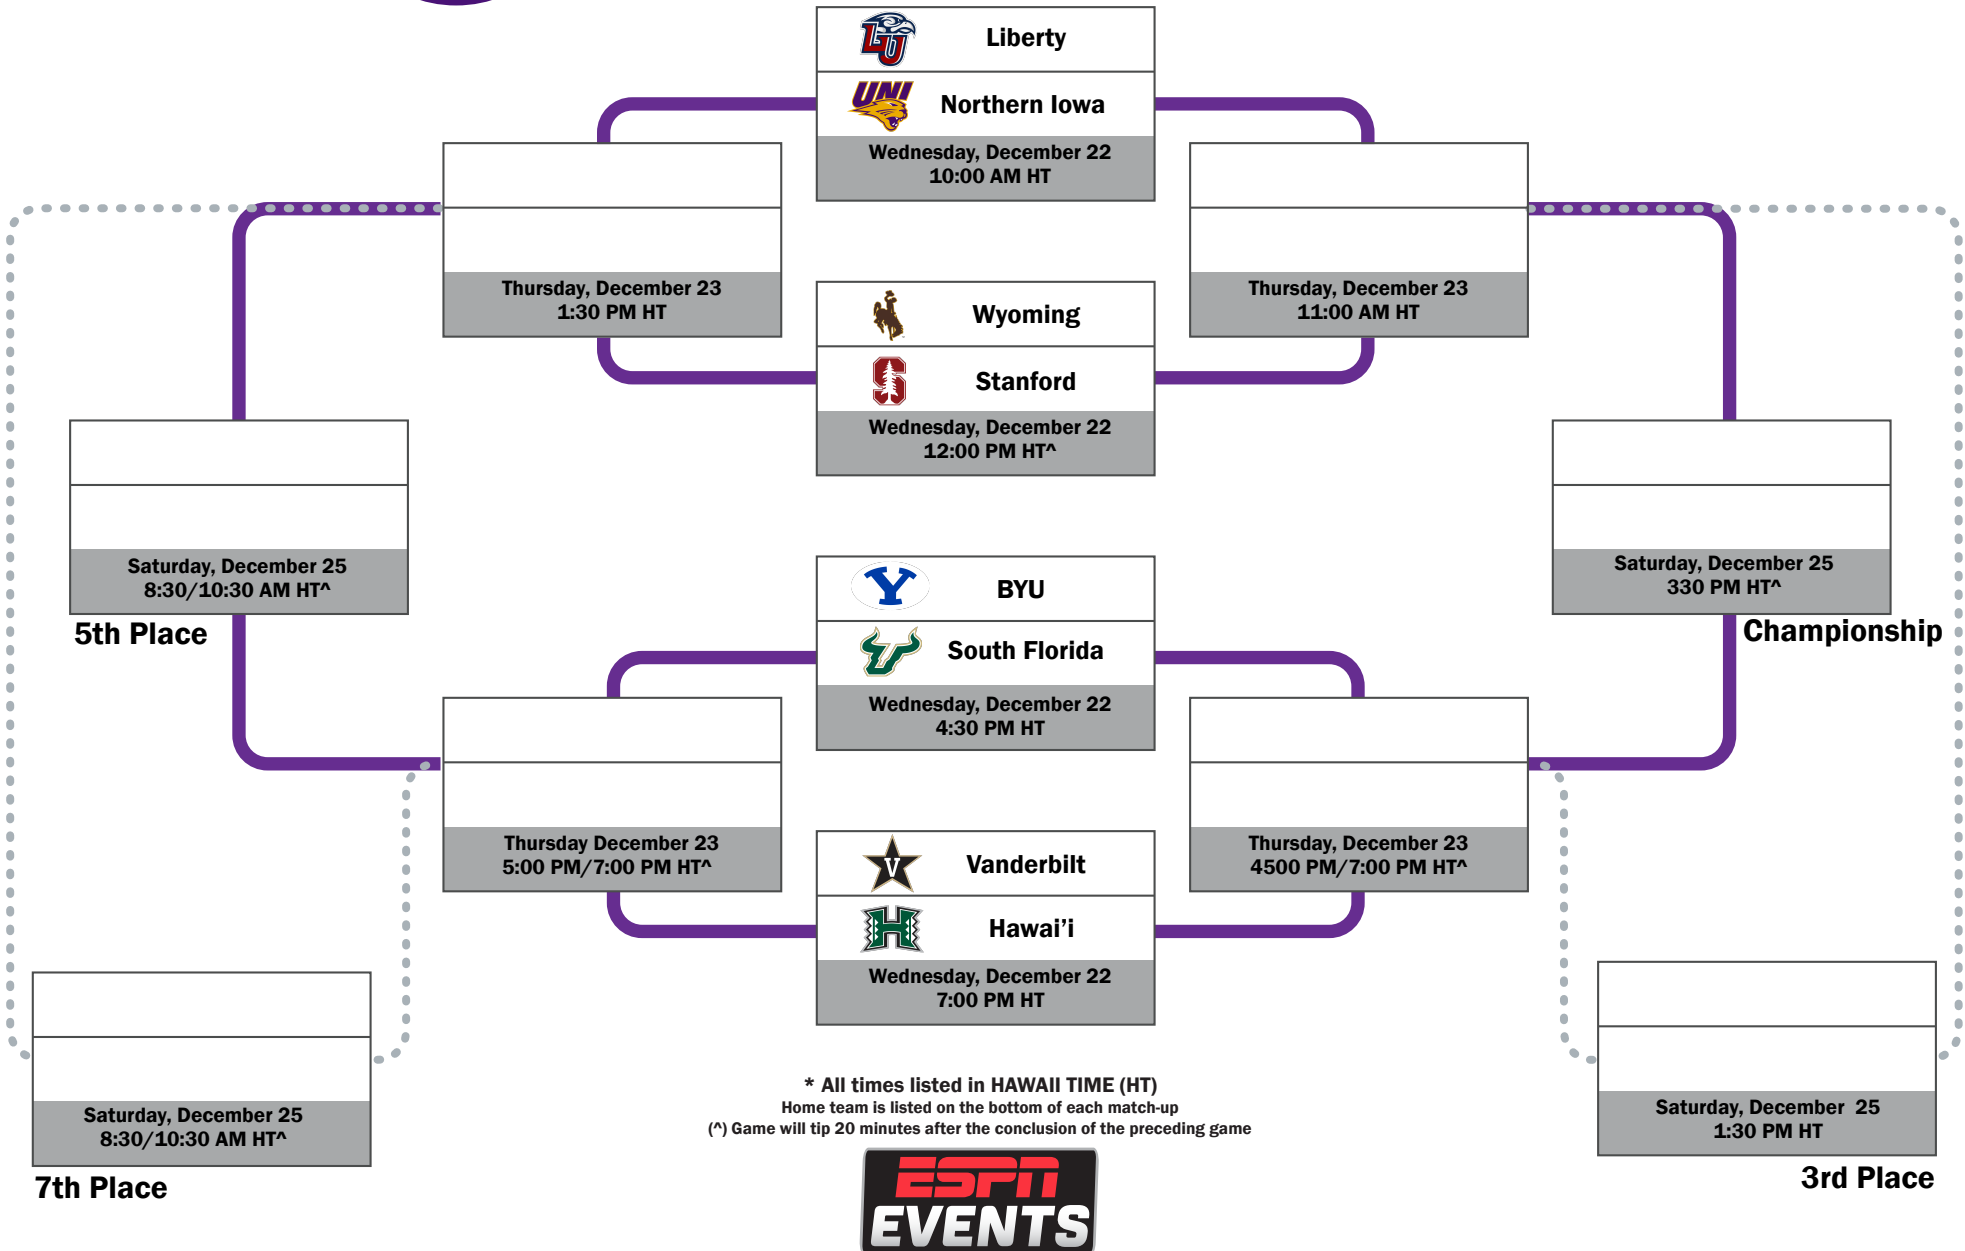

2021 Hawaiian Airlines Diamond Head Classic

December 22, 23 & 25
SimpliFi Arena at Stan Sheriff Center
Honolulu, Hawaii

* All times listed in HAWAII TIME (HT)
Home team is listed on the bottom of each match-up
([^]) Game will tip 20 minutes after the conclusion of the preceding game