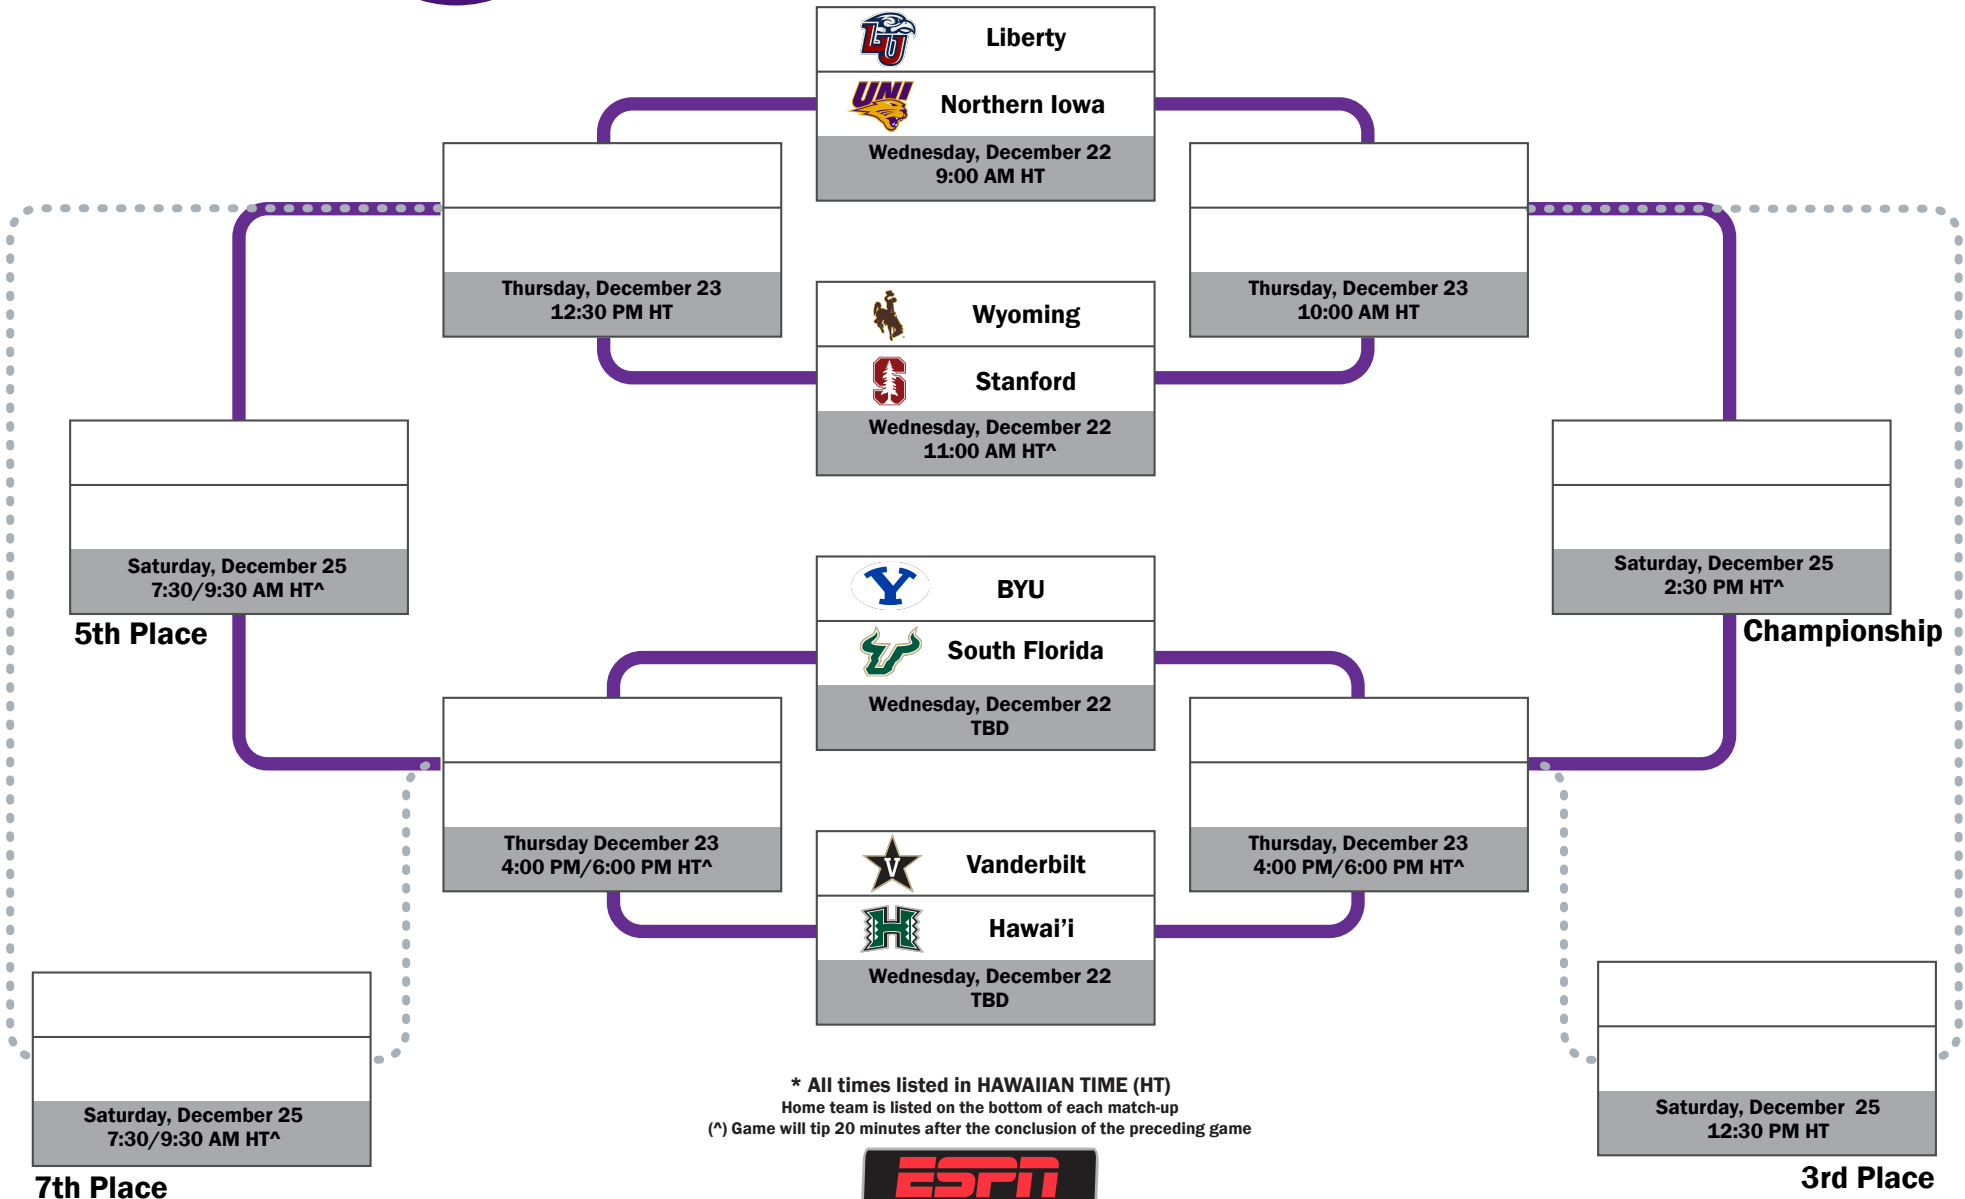

2021 Hawaiian Airlines Diamond Head Classic

December 22, 23 & 25
SimpliFi Arena at Stan Sheriff Center
Honolulu, Hawaii

* All times listed in HAWAIIAN TIME (HT)
Home team is listed on the bottom of each match-up
([^]) Game will tip 20 minutes after the conclusion of the preceding game