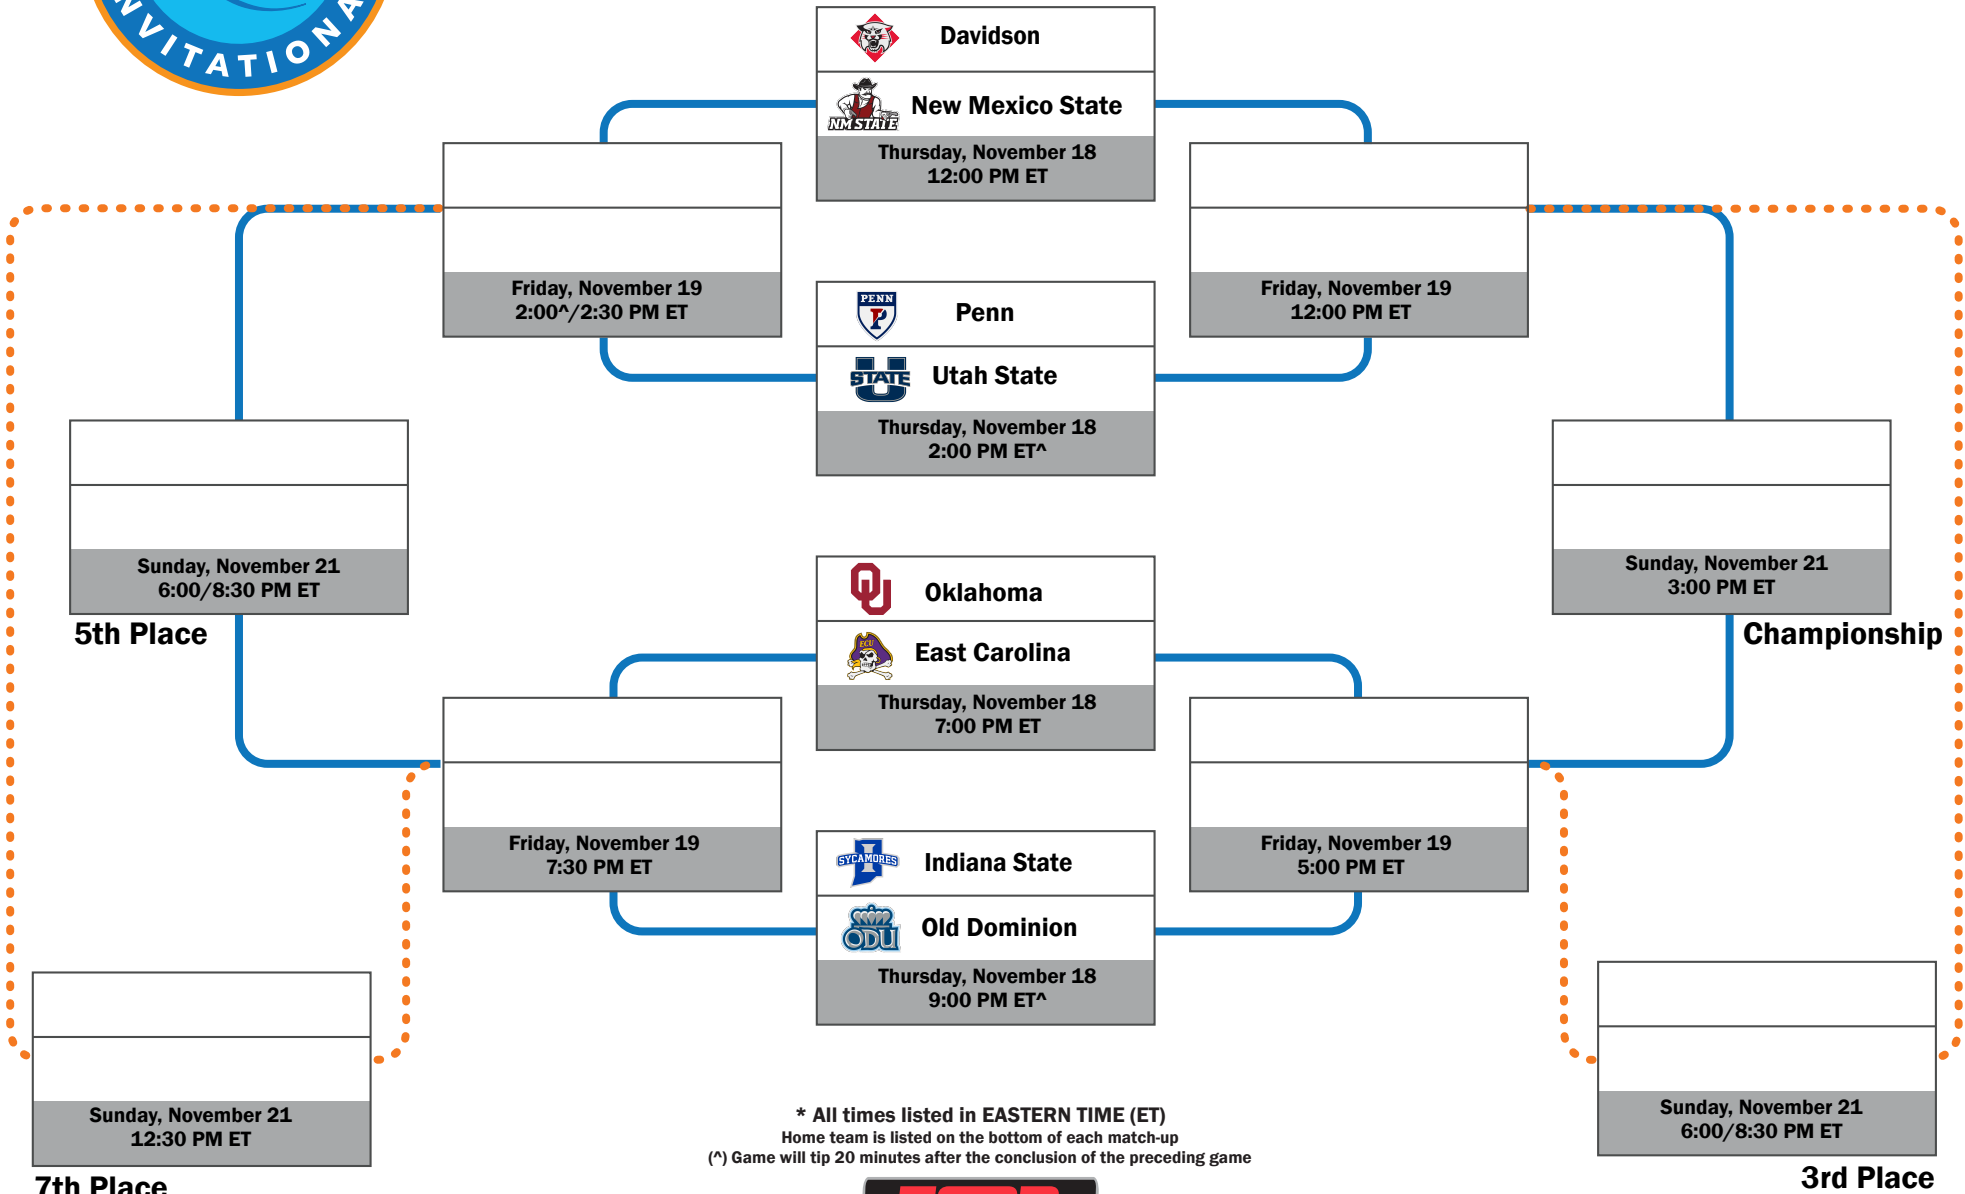

# 2021 Myrtle Beach Invitational

November 18, 19 & 21  
 HTC Center  
 Coastal Carolina University

\* All times listed in EASTERN TIME (ET)  
 Home team is listed on the bottom of each match-up  
 (^) Game will tip 20 minutes after the conclusion of the preceding game