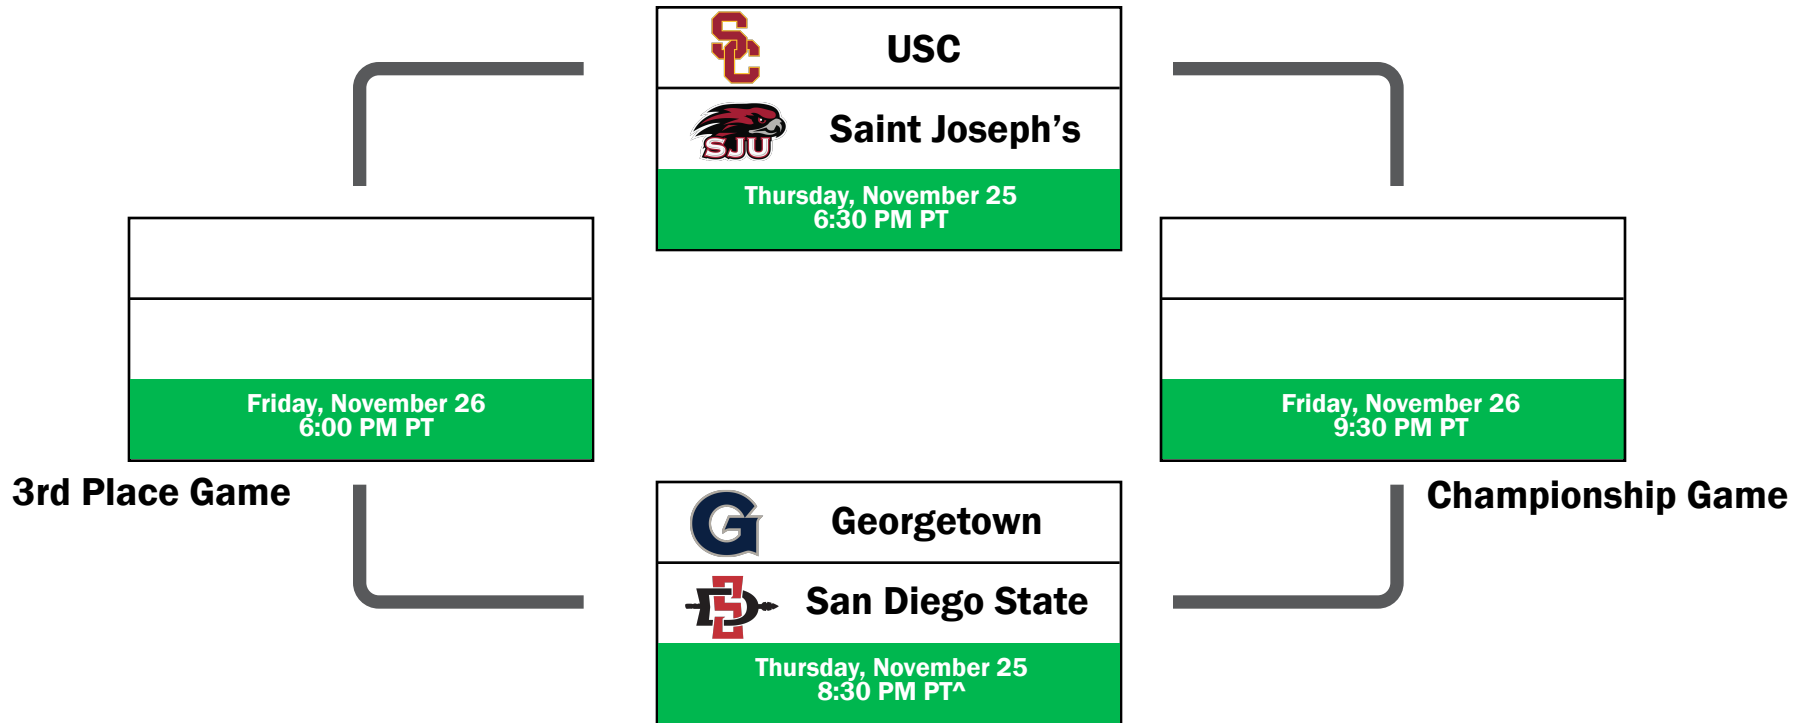

2021 PAYCOM WOODEN LEGACY

Anaheim Arena at Anaheim Convention Center

Anaheim, CA

November 25 & 26

* All times listed in PACIFIC TIME (PT)

Home team is listed on the bottom of each match-up

(^) Game will tip 20 minutes after the conclusion of the preceding game