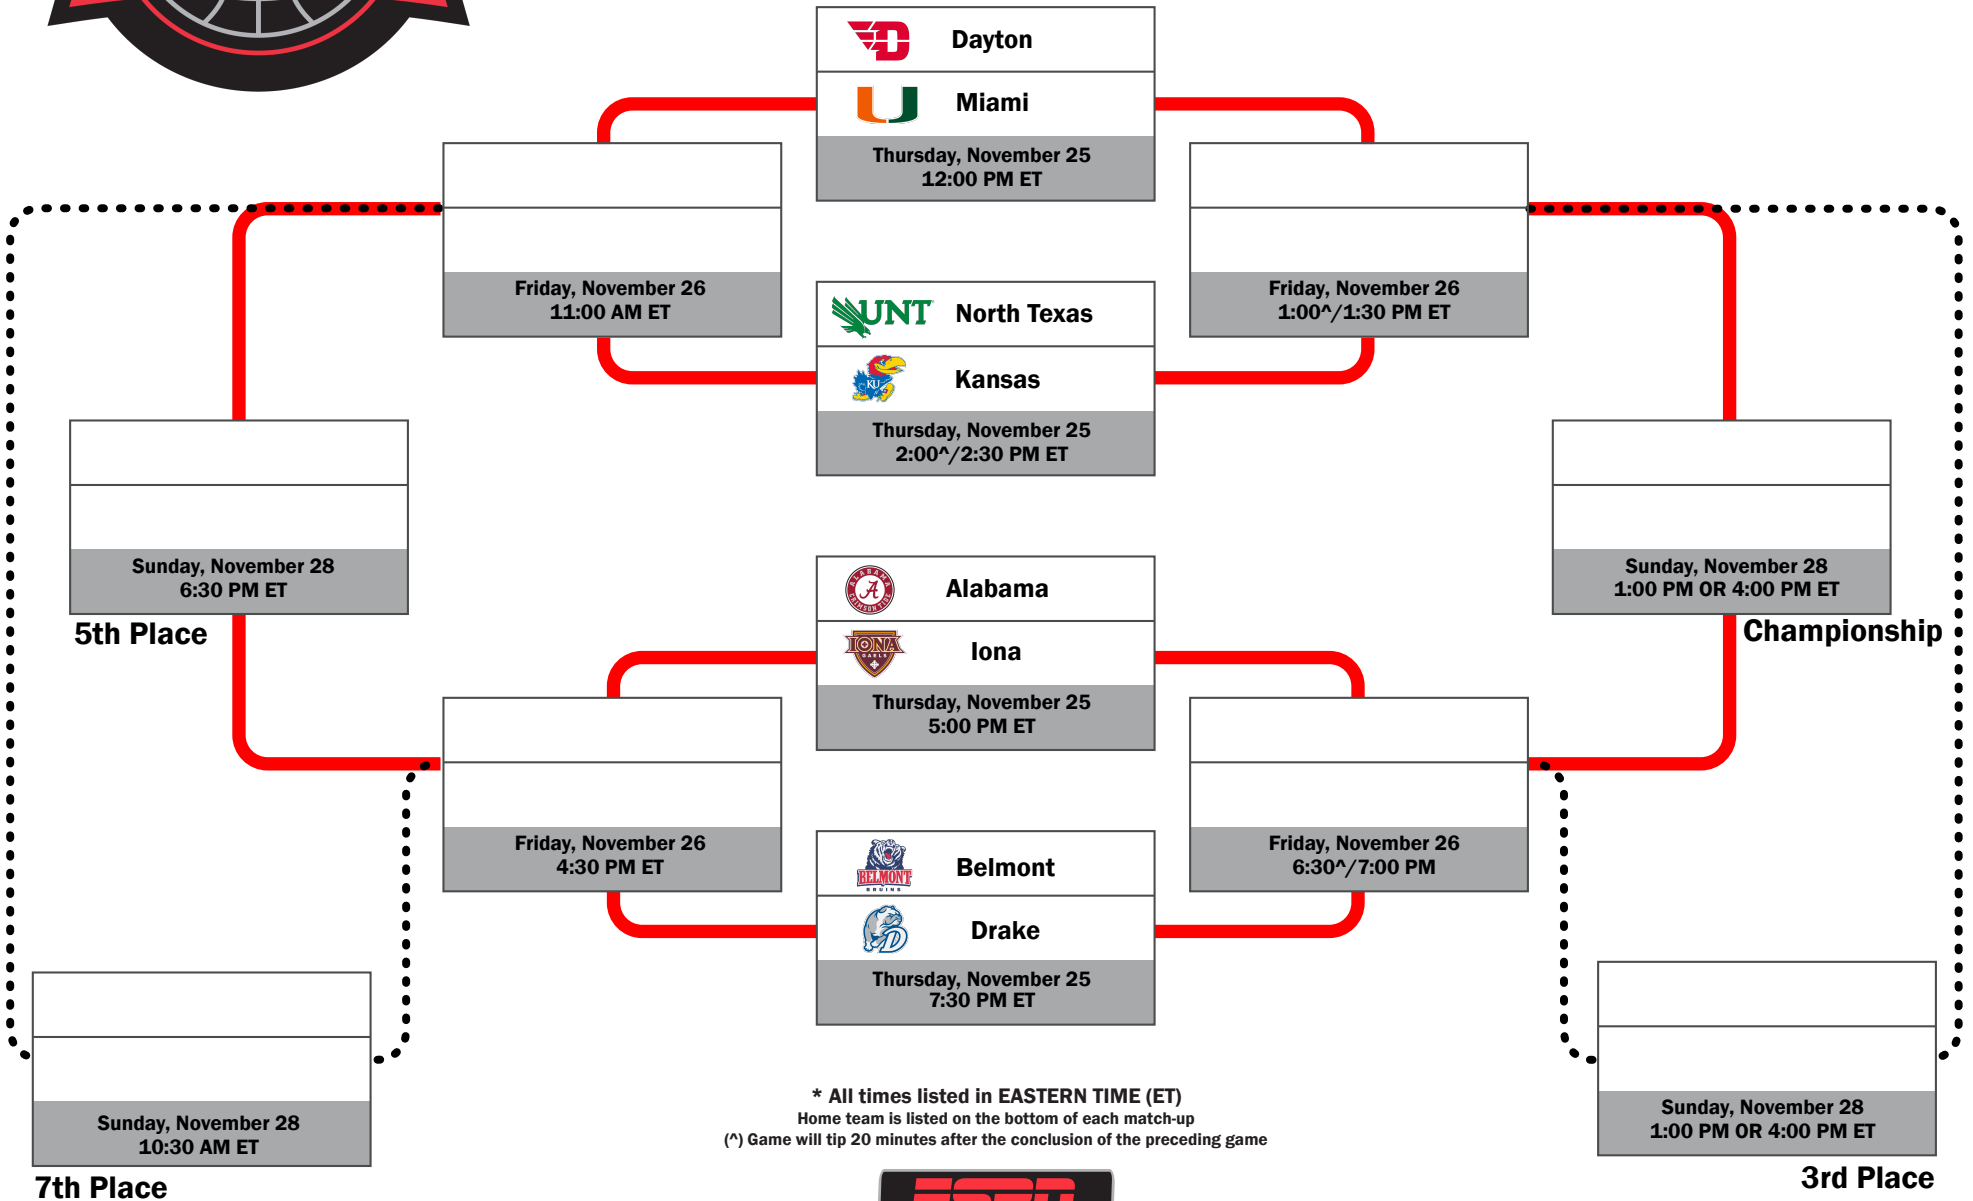

2021 ESPN Events Invitational

November 25, 26 & 28
 ESPN Wide World of Sports
 Walt Disney World Resort

* All times listed in EASTERN TIME (ET)
 Home team is listed on the bottom of each match-up
 (^) Game will tip 20 minutes after the conclusion of the preceding game