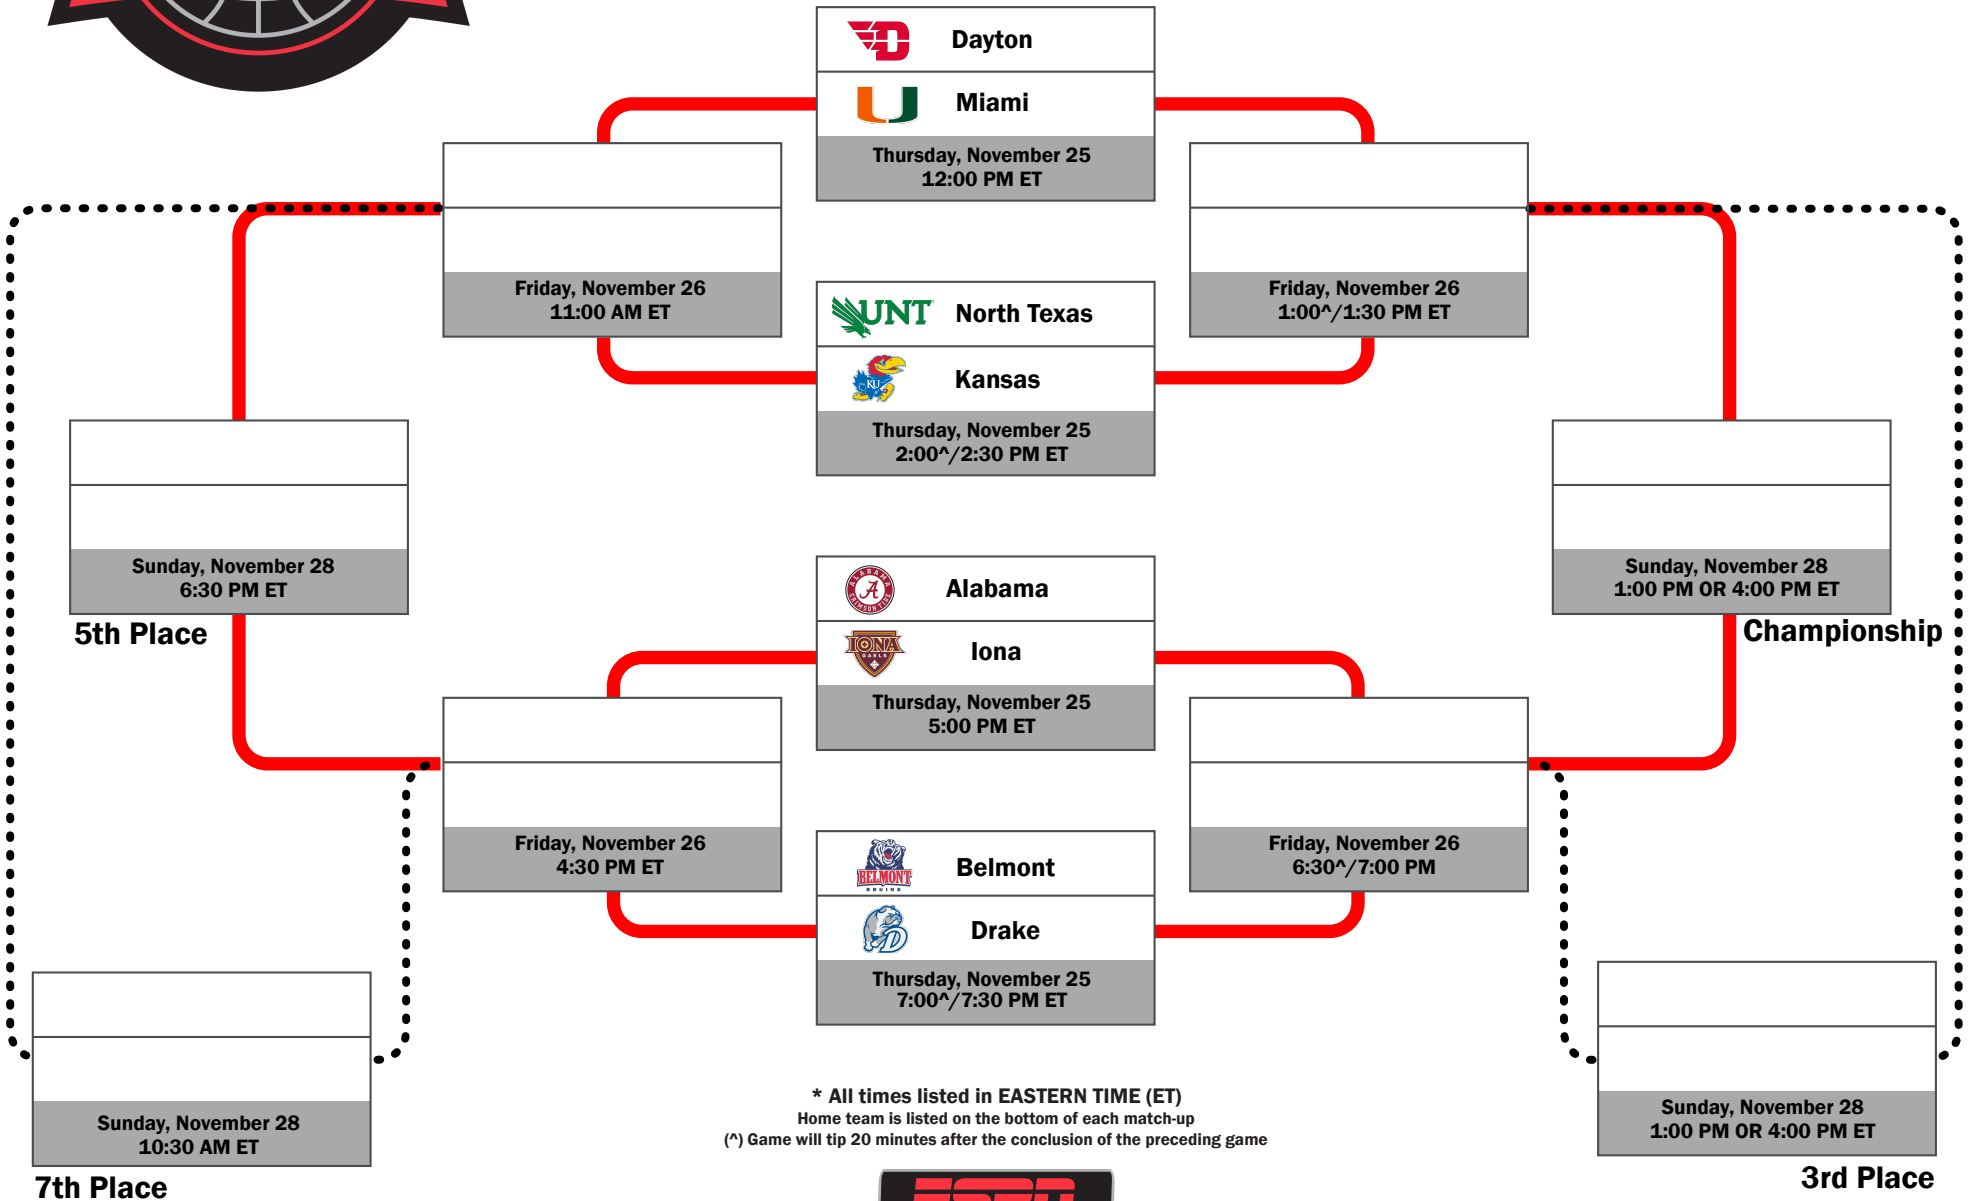

2021 ESPN Events Invitational

November 25, 26 & 28
 ESPN Wide World of Sports
 Walt Disney World Resort

* All times listed in EASTERN TIME (ET)
 Home team is listed on the bottom of each match-up
 (^) Game will tip 20 minutes after the conclusion of the preceding game