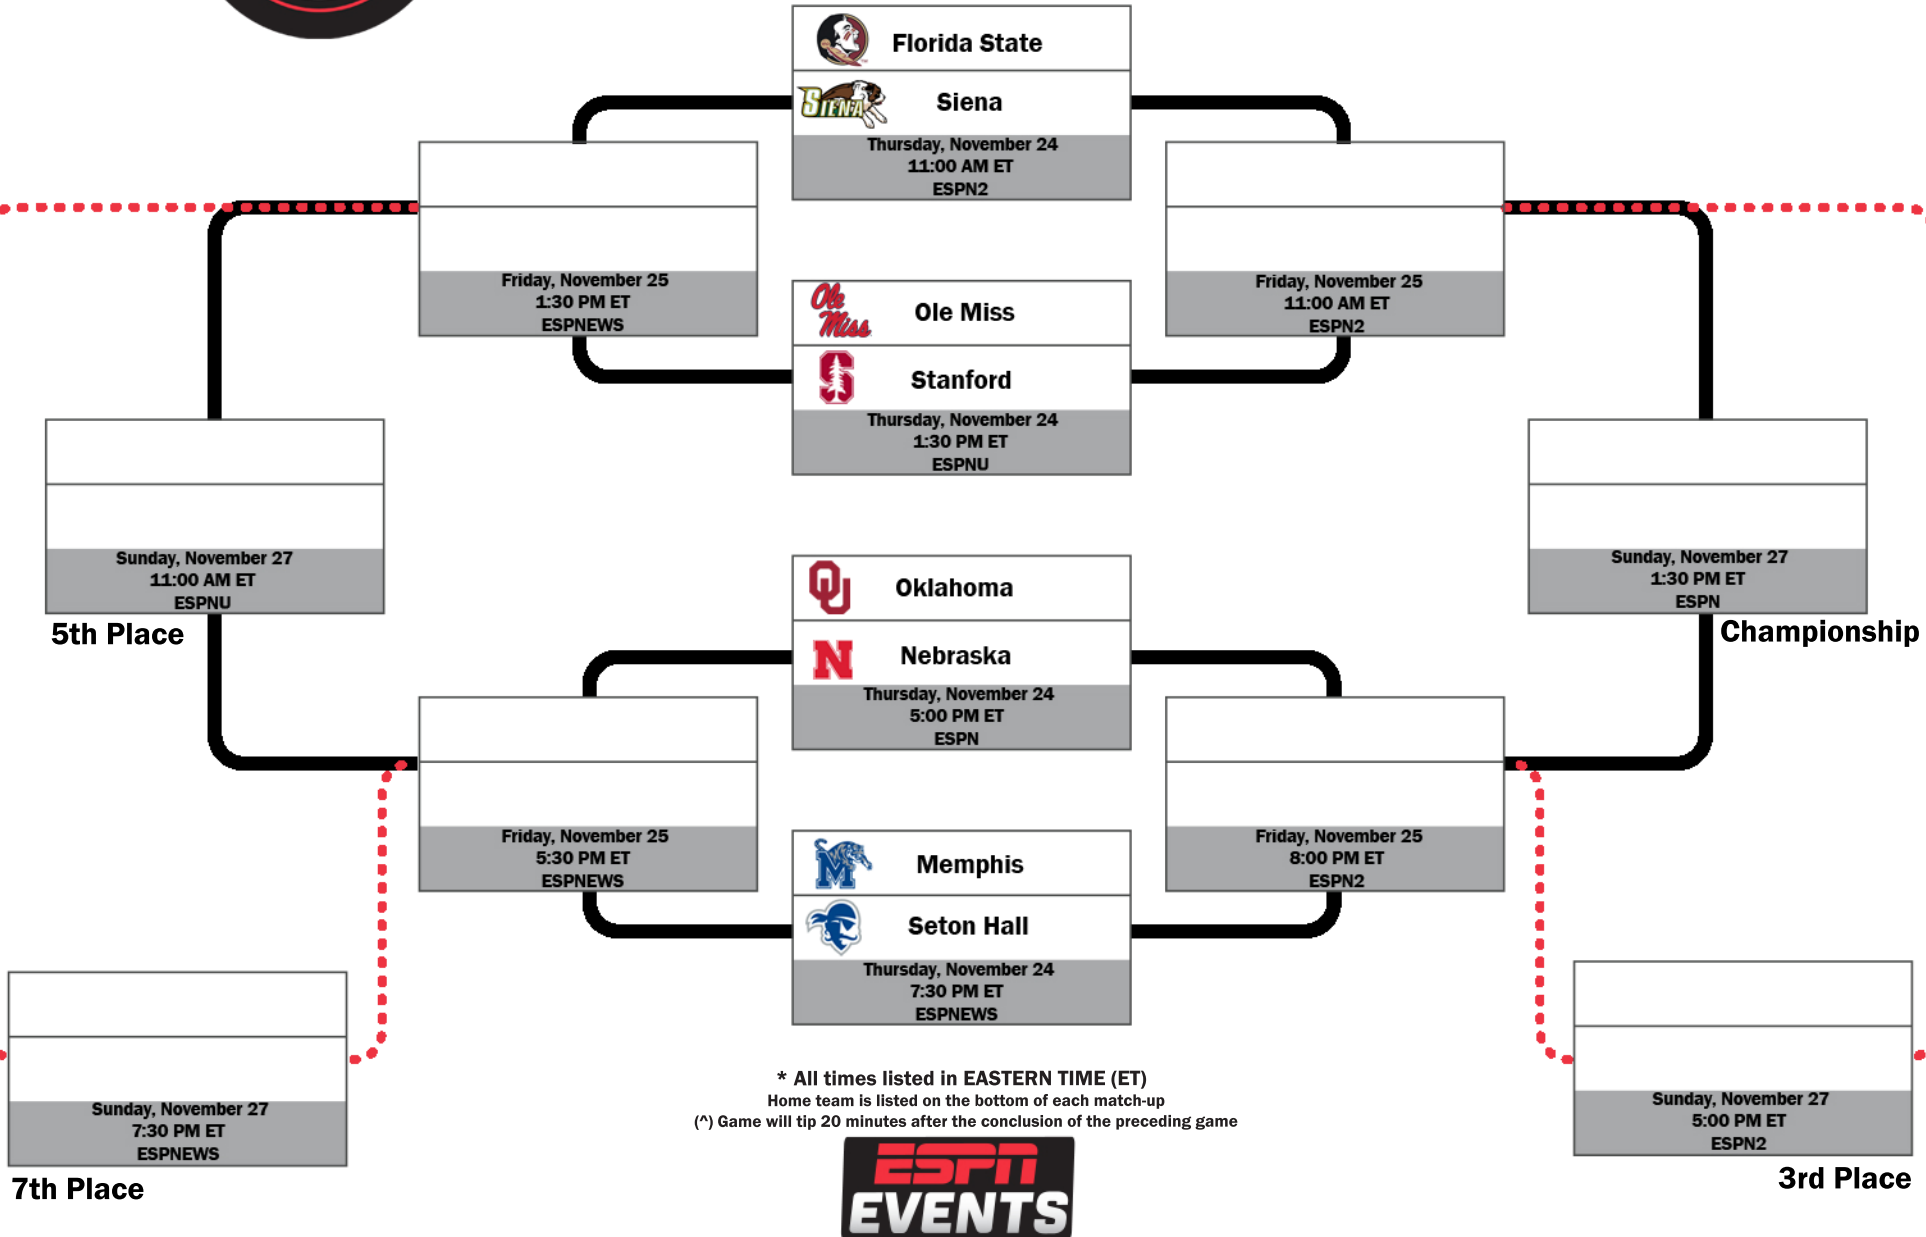

2022 ESPN Events Invitational

November 24, 25 & 27
State Farm Field House
ESPN Wide World of Sports

* All times listed in EASTERN TIME (ET)
Home team is listed on the bottom of each match-up
(* Game will tip 20 minutes after the conclusion of the preceding game)