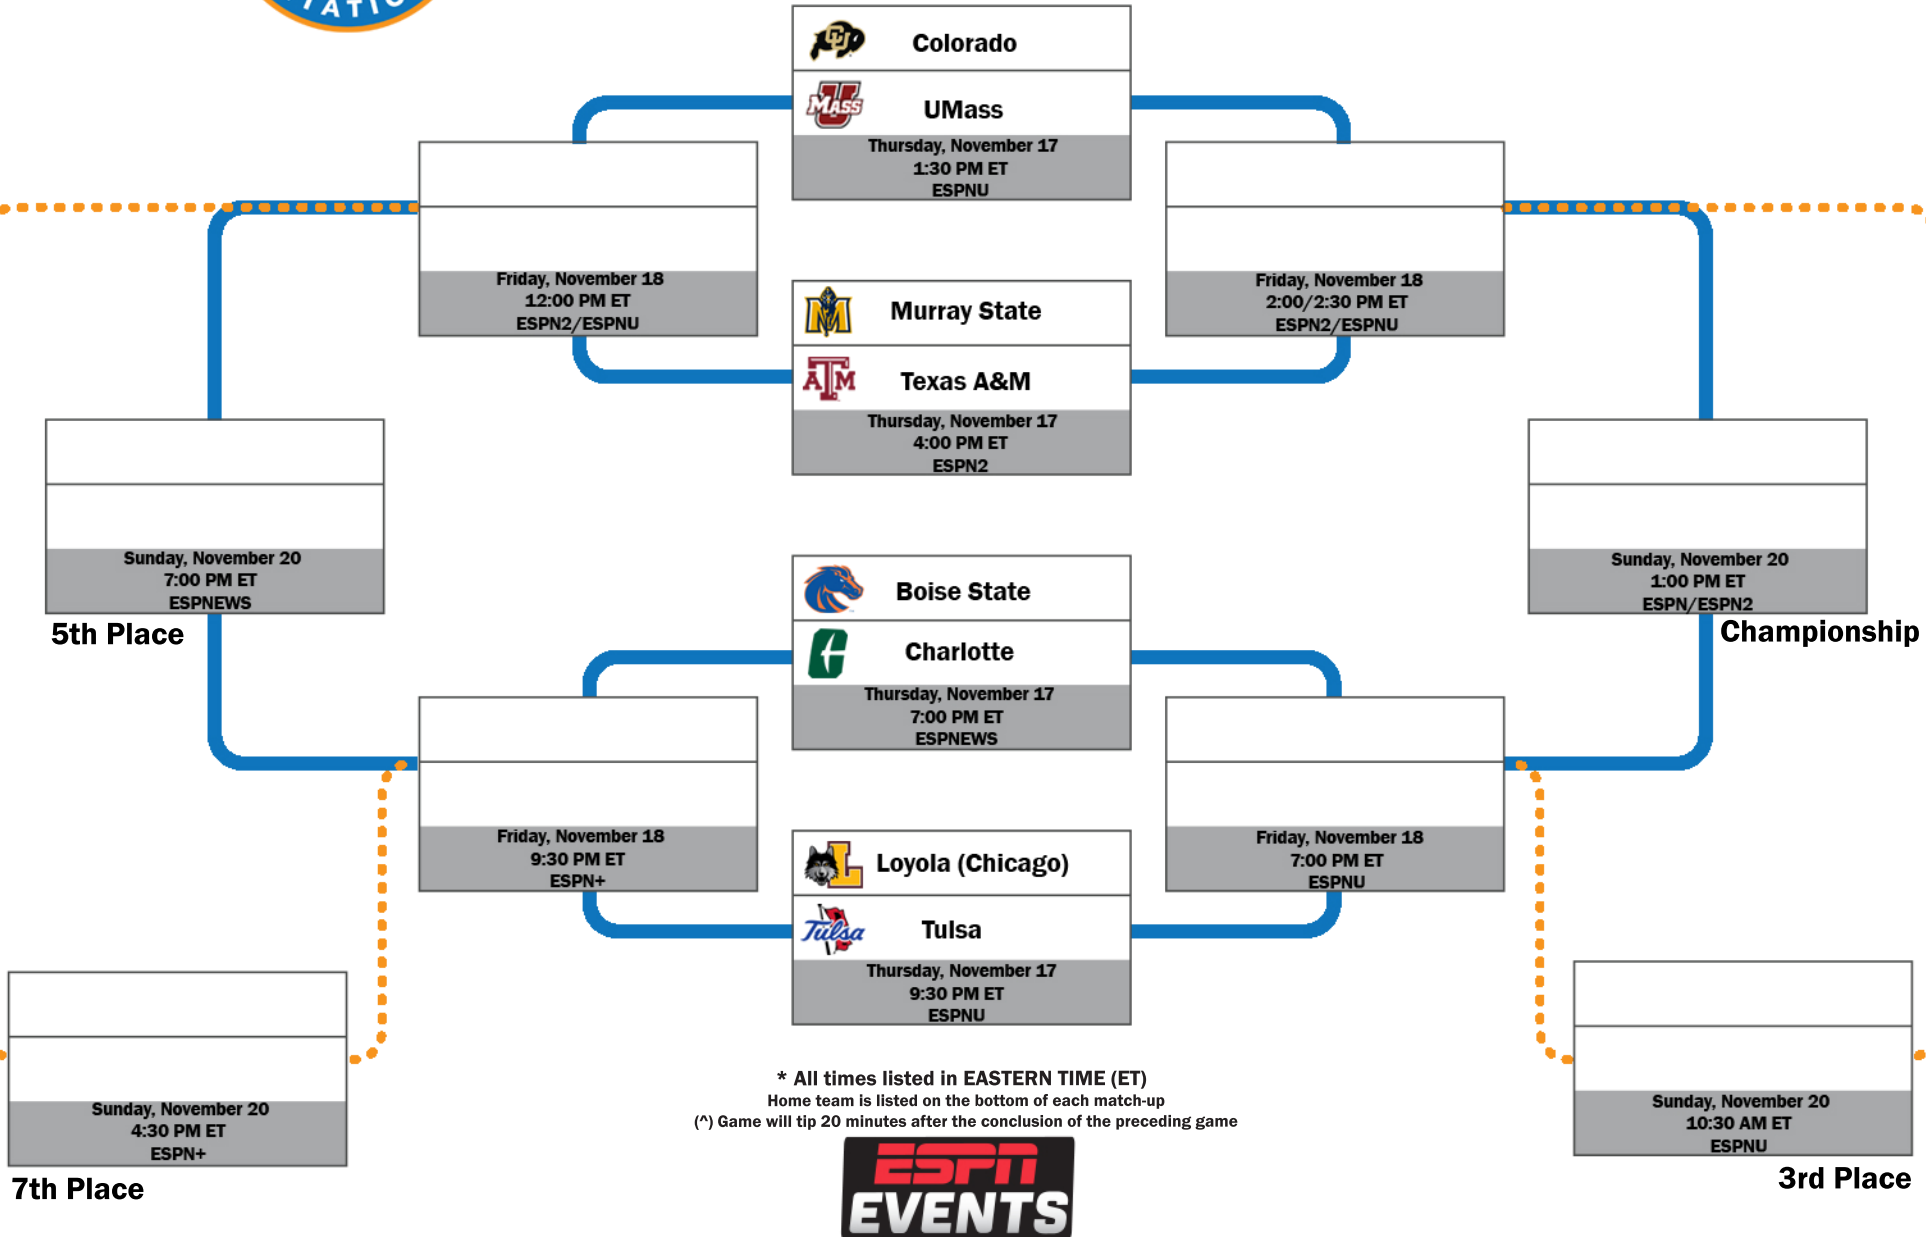

2022 Myrtle Beach Invitational

November 17, 18 & 20
HTC Center
Conway, SC

* All times listed in EASTERN TIME (ET)
Home team is listed on the bottom of each match-up
(* Game will tip 20 minutes after the conclusion of the preceding game)