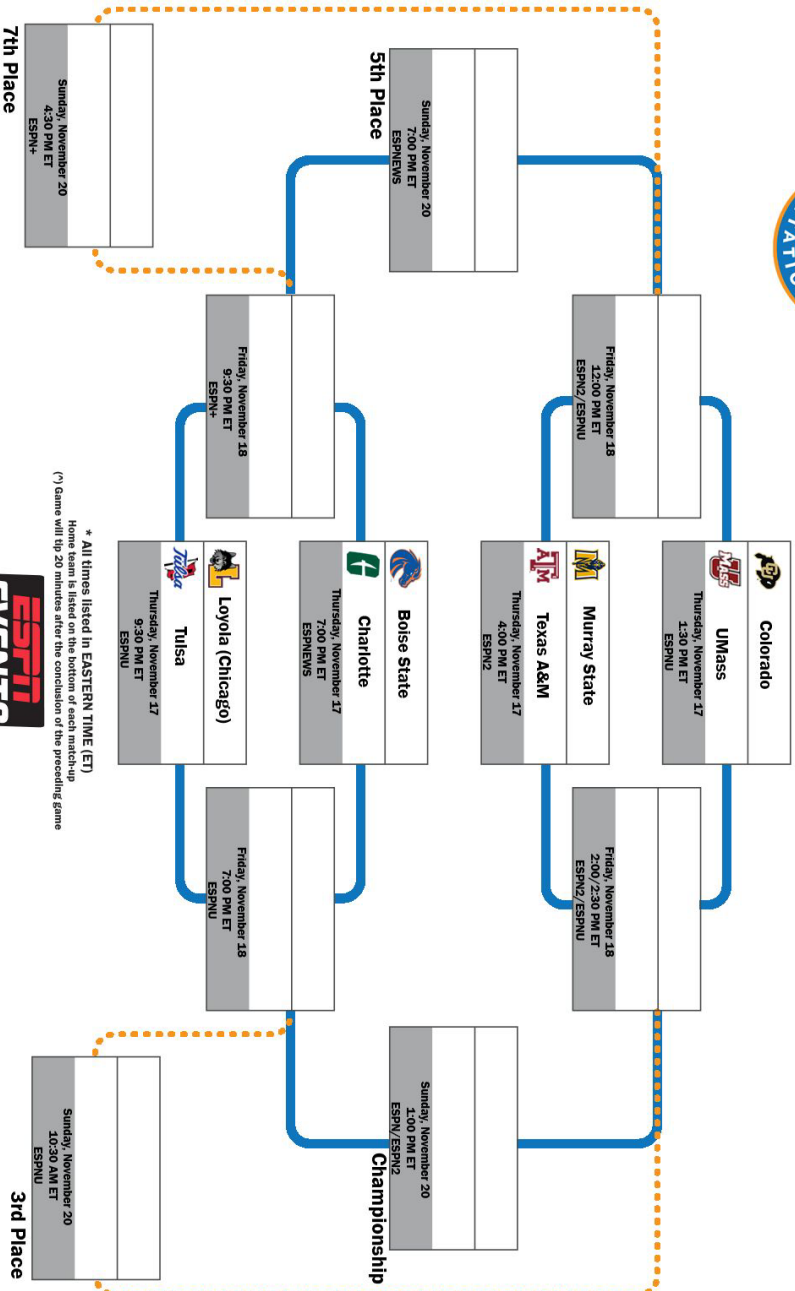

2022

MYRTLE BEACH INVITATIONAL

MYRTLE BEACH, SC | NOVEMBER 17, 18, 20

2022 Myrtle Beach Invitational

November 17, 18 & 20
HTC Center
Conway, SC

* All times listed in EASTERN TIME (ET)
Home team listed first
(*) Games will tip 20 minutes after the conclusion of the preceding game

VISIT
Myrtle Beach
SOUTH CAROLINA

**A LETTER FROM THE MYRTLE BEACH AREA
CHAMBER OF COMMERCE & CONVENTION AND
VISITORS BUREAU**

Welcome to the Myrtle Beach area for the fourth annual Myrtle Beach Invitational.