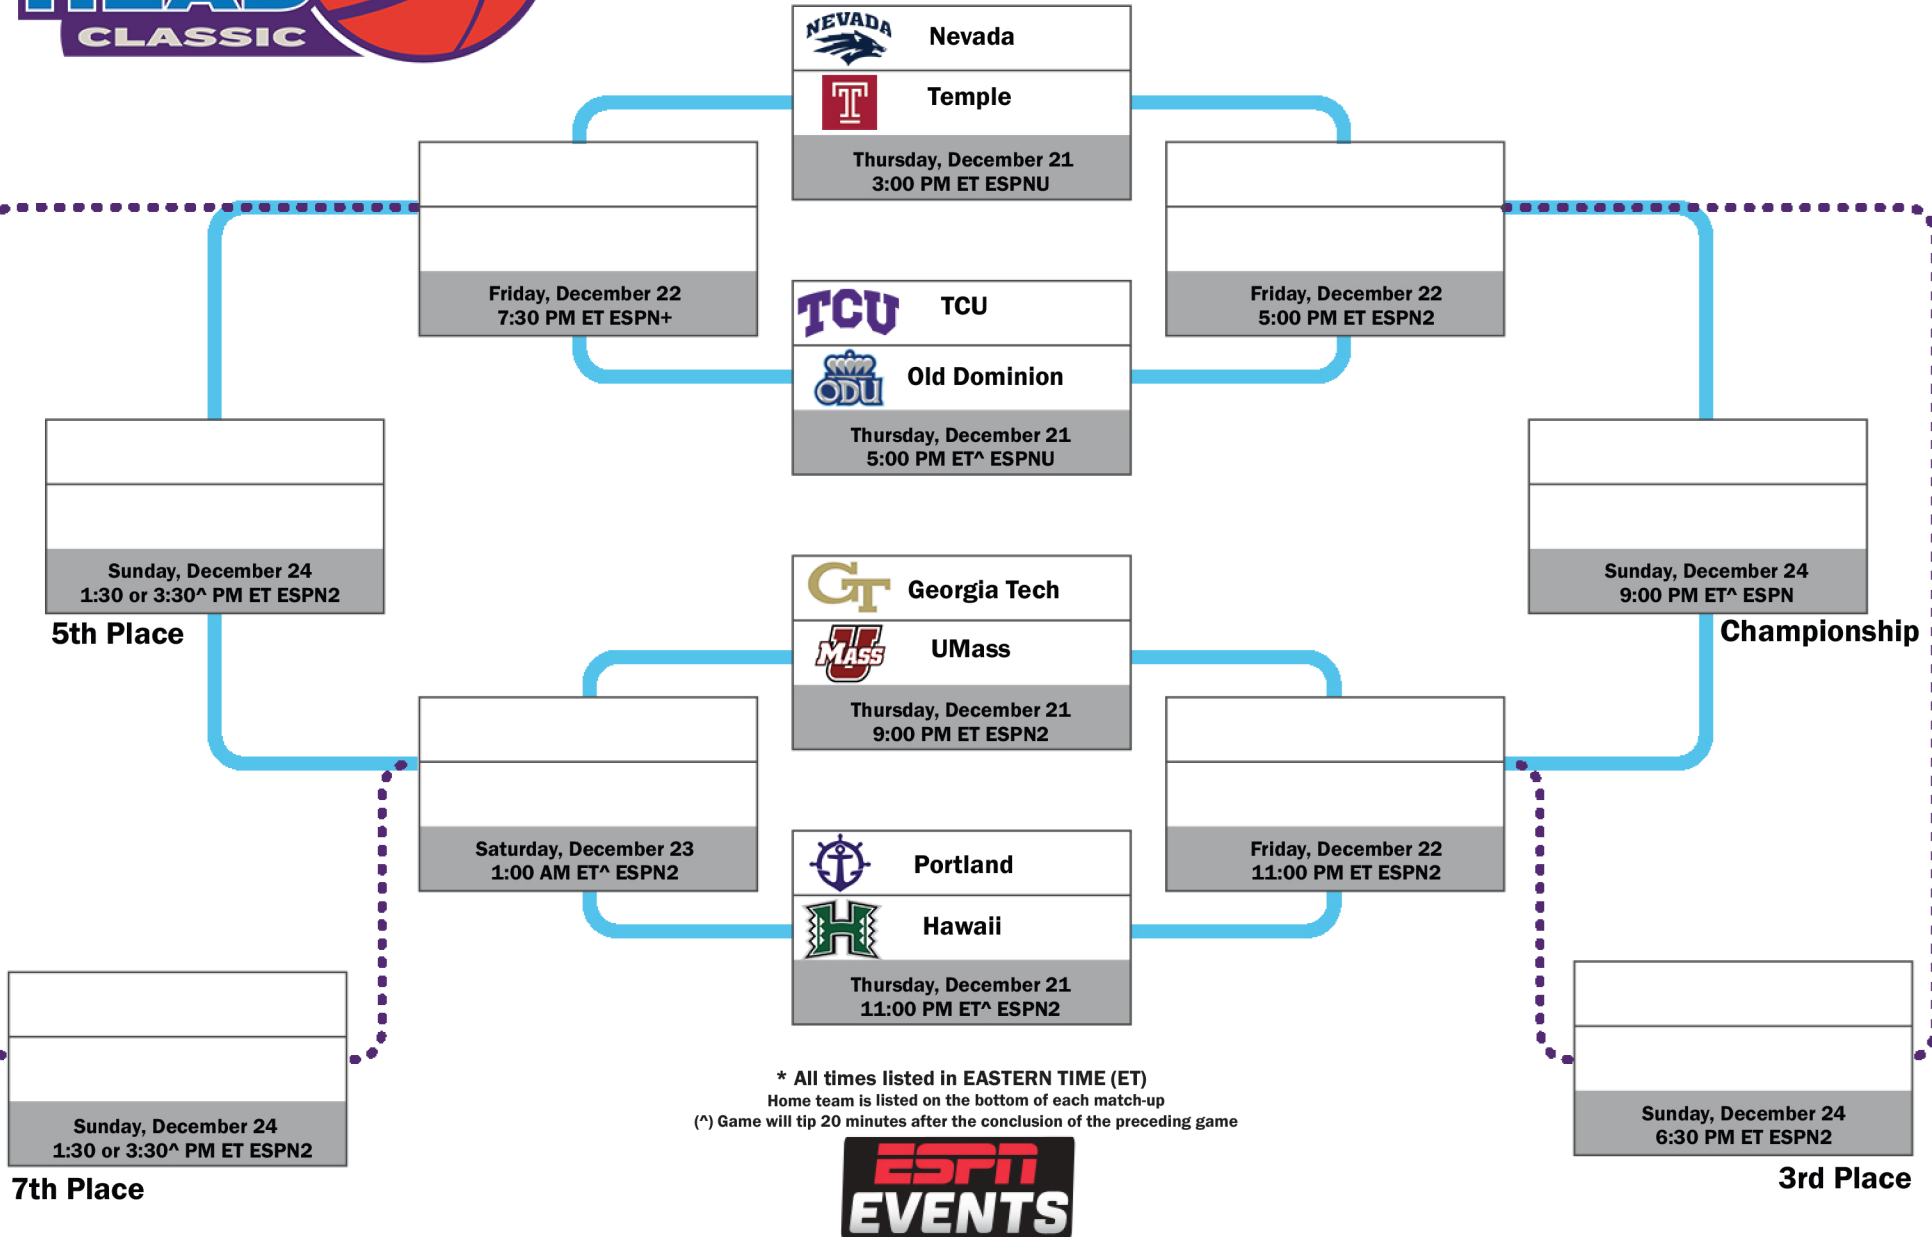

2023 Hawaiian Airlines Diamond Head Classic

December 21, 22 & 24
SimpliFi Arena at Stan Sheriff Center
Honolulu, HI

* All times listed in EASTERN TIME (ET)
Home team is listed on the bottom of each match-up
(^) Game will tip 20 minutes after the conclusion of the preceding game