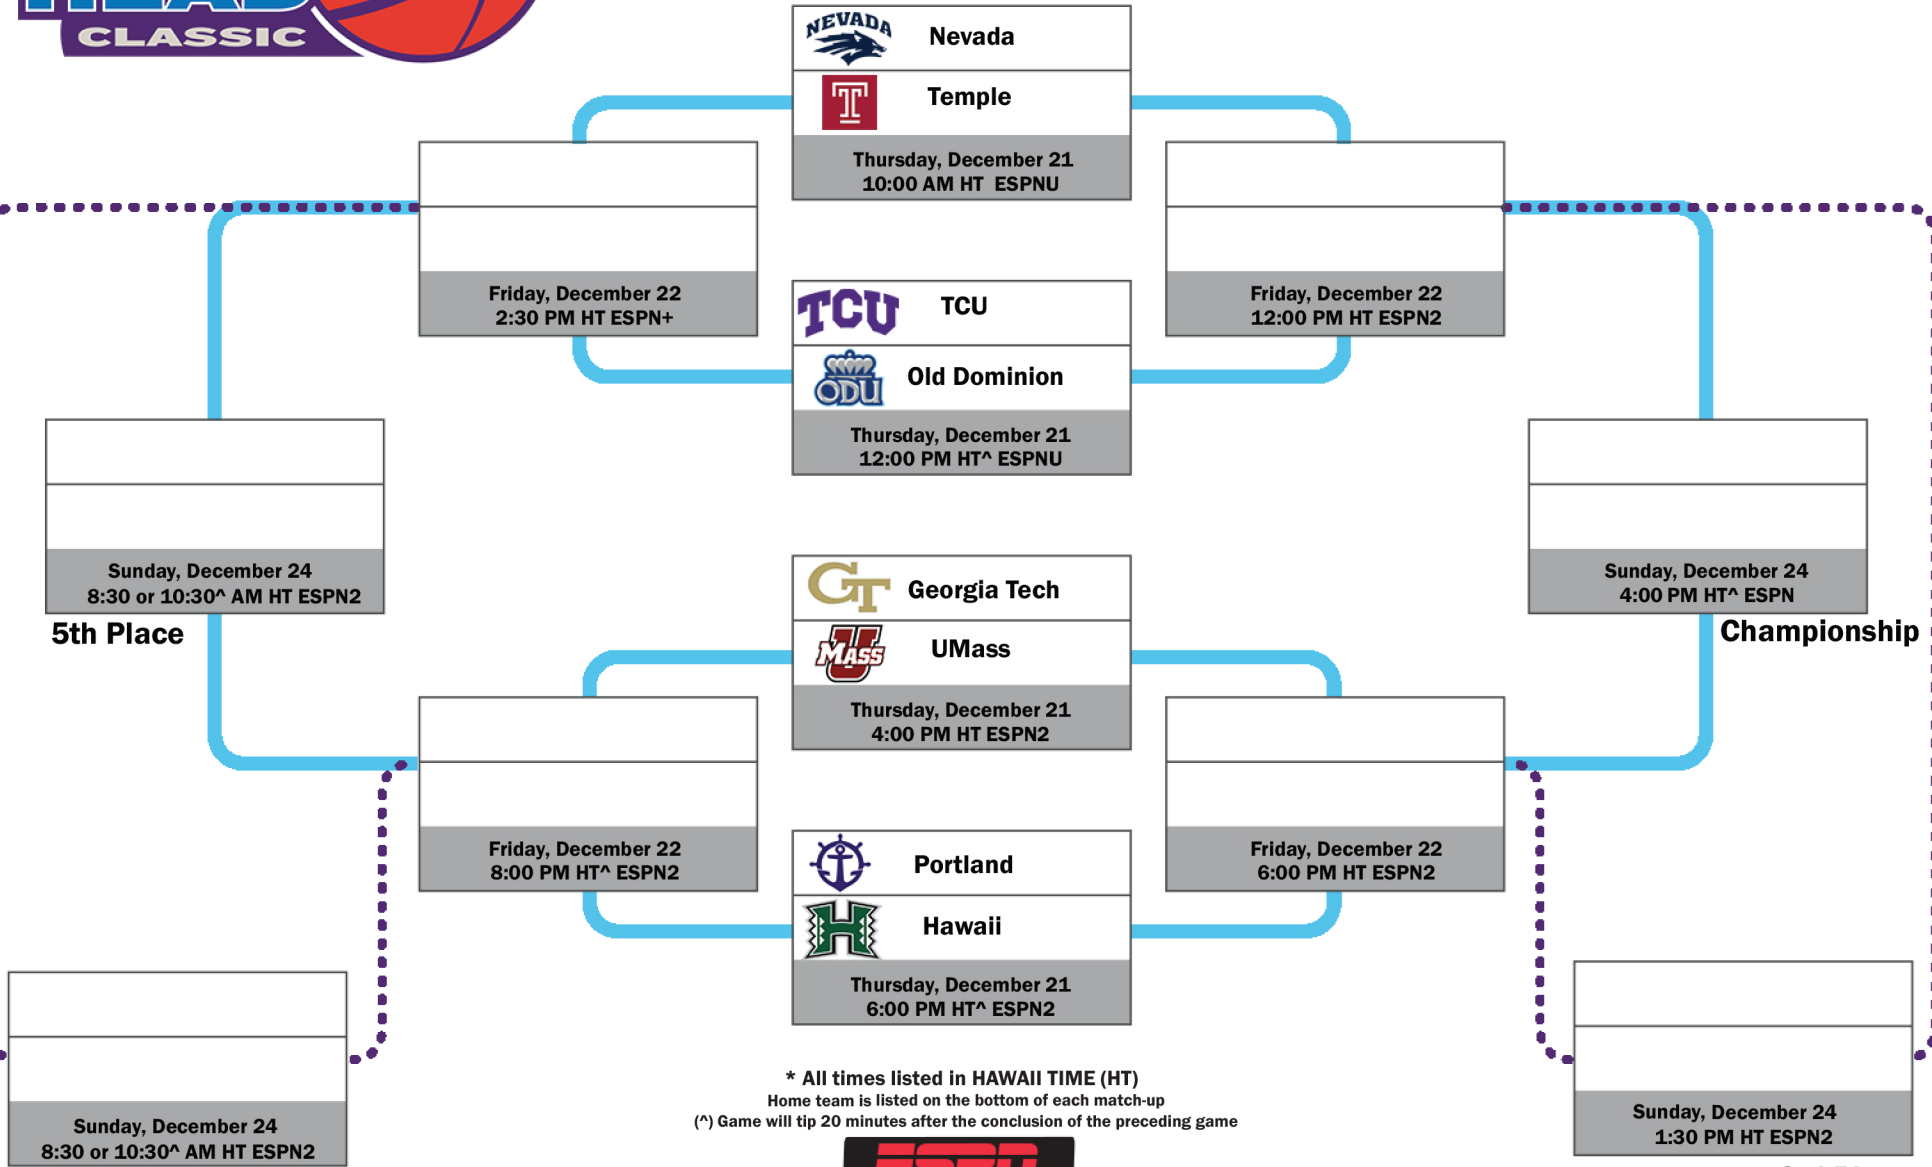

2023 Hawaiian Airlines Diamond Head Classic

December 21, 22 & 24
SimpliFi Arena at Stan Sheriff Center
Honolulu, HI

* All times listed in HAWAII TIME (HT)
Home team is listed on the bottom of each match-up
(^) Game will tip 20 minutes after the conclusion of the preceding game

7th Place

3rd Place