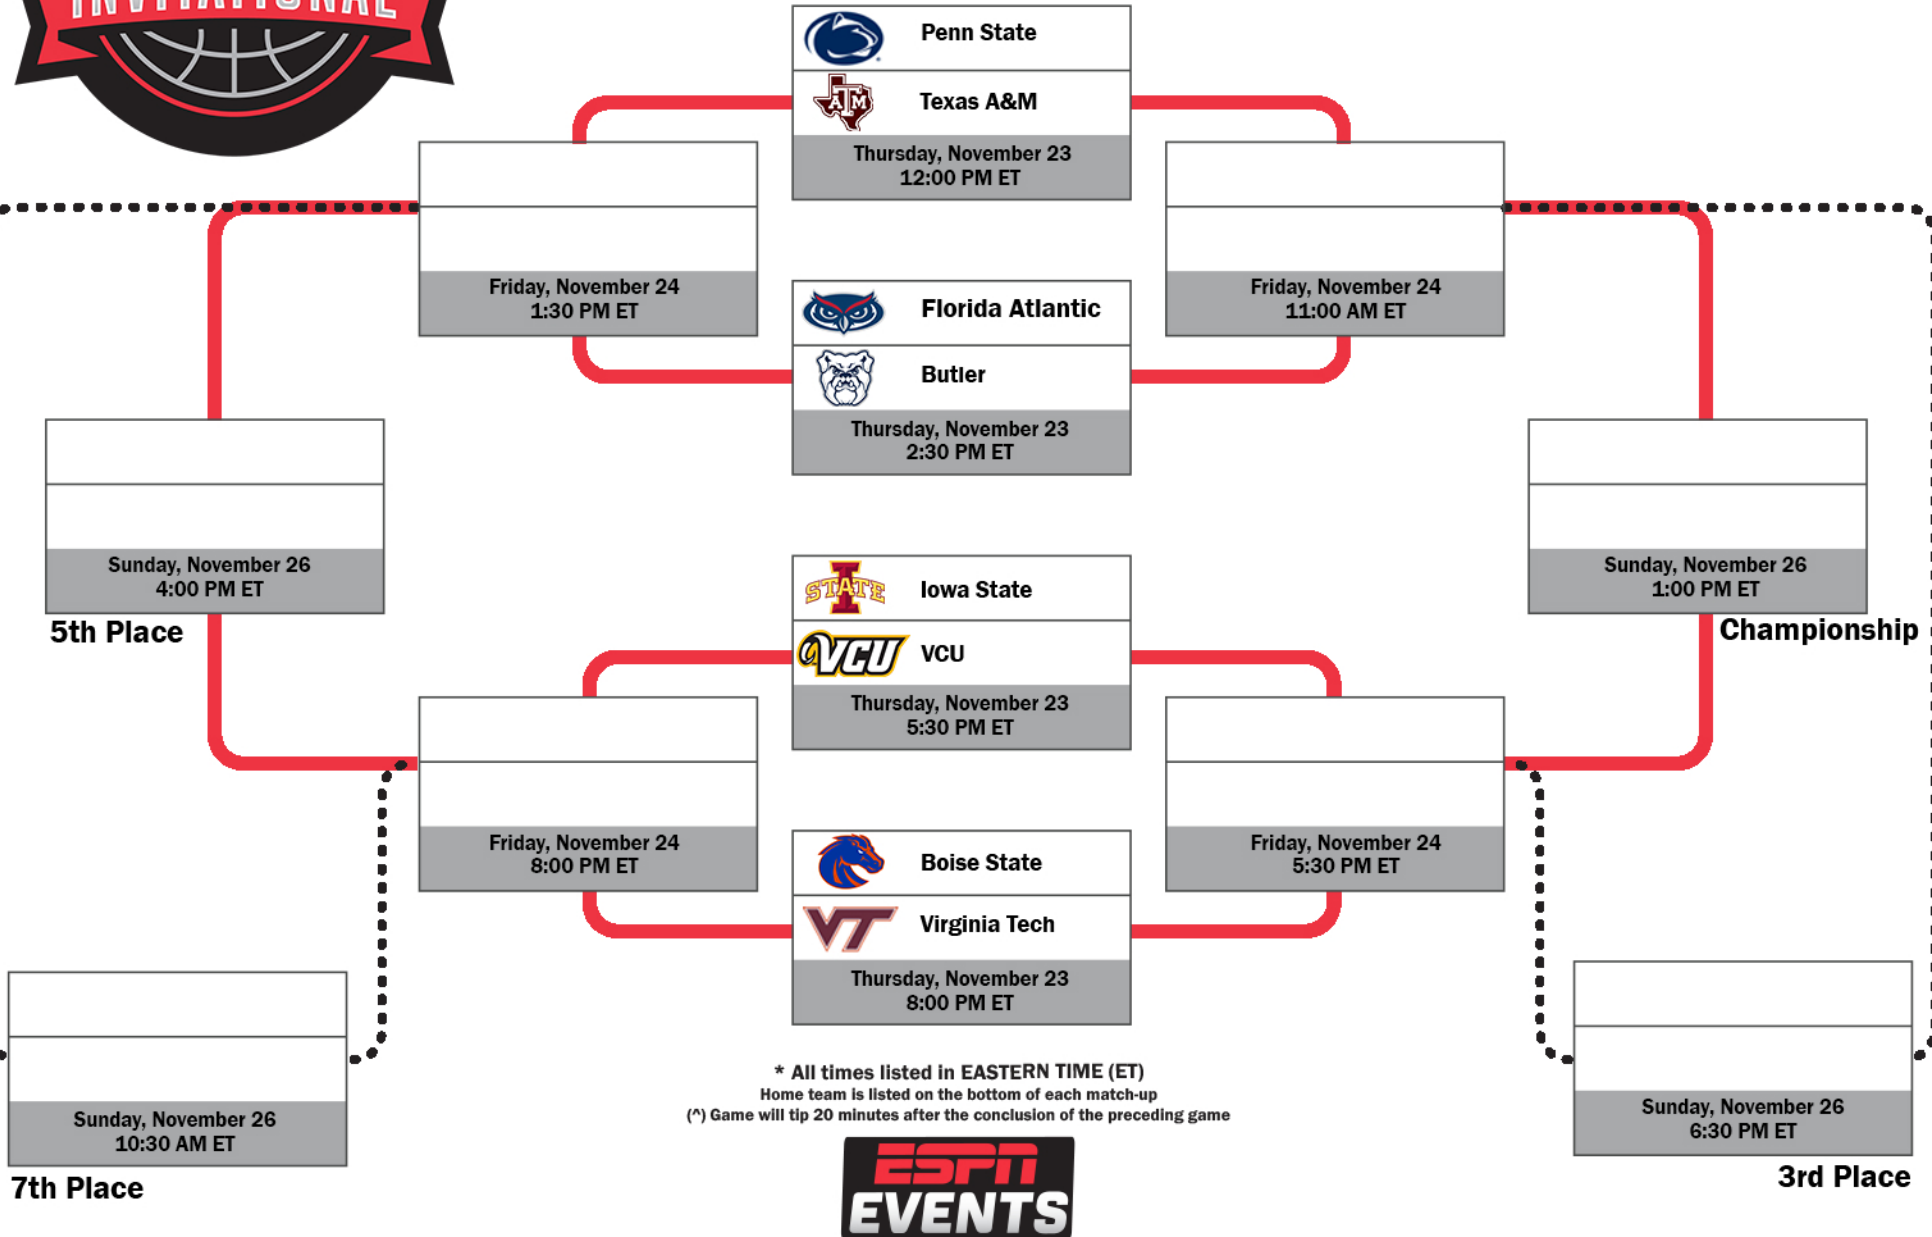

2023 ESPN Events Invitational

November 23, 24 & 26
State Farm Field House
Kissimmee, FL

* All times listed in EASTERN TIME (ET)
Home team is listed on the bottom of each match-up
(*) Game will tip 20 minutes after the conclusion of the preceding game