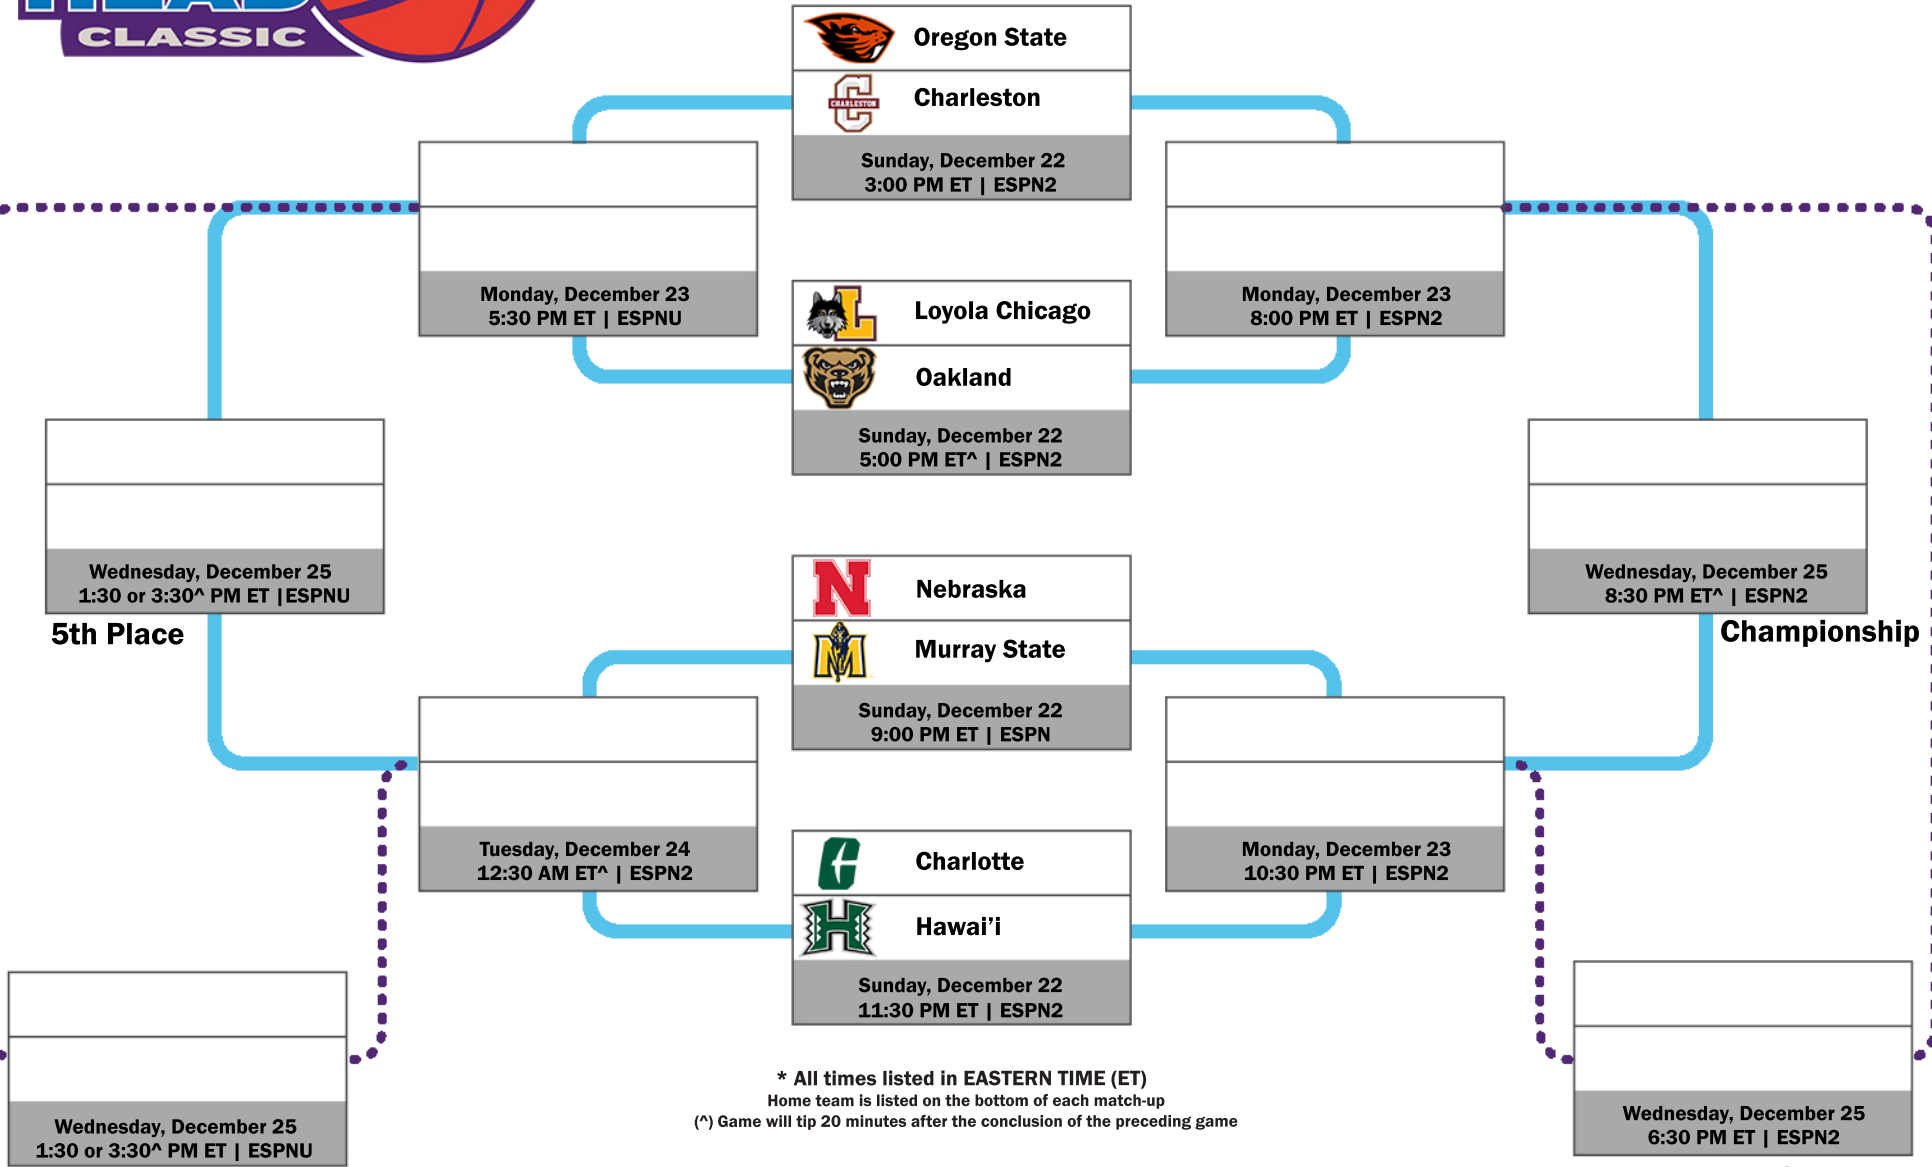

2024 Hawaiian Airlines Diamond Head Classic

December 22, 23 & 25
SimpliFi Arena at Stan Sheriff Center
Honolulu, HI

* All times listed in EASTERN TIME (ET)
Home team is listed on the bottom of each match-up
(^) Game will tip 20 minutes after the conclusion of the preceding game