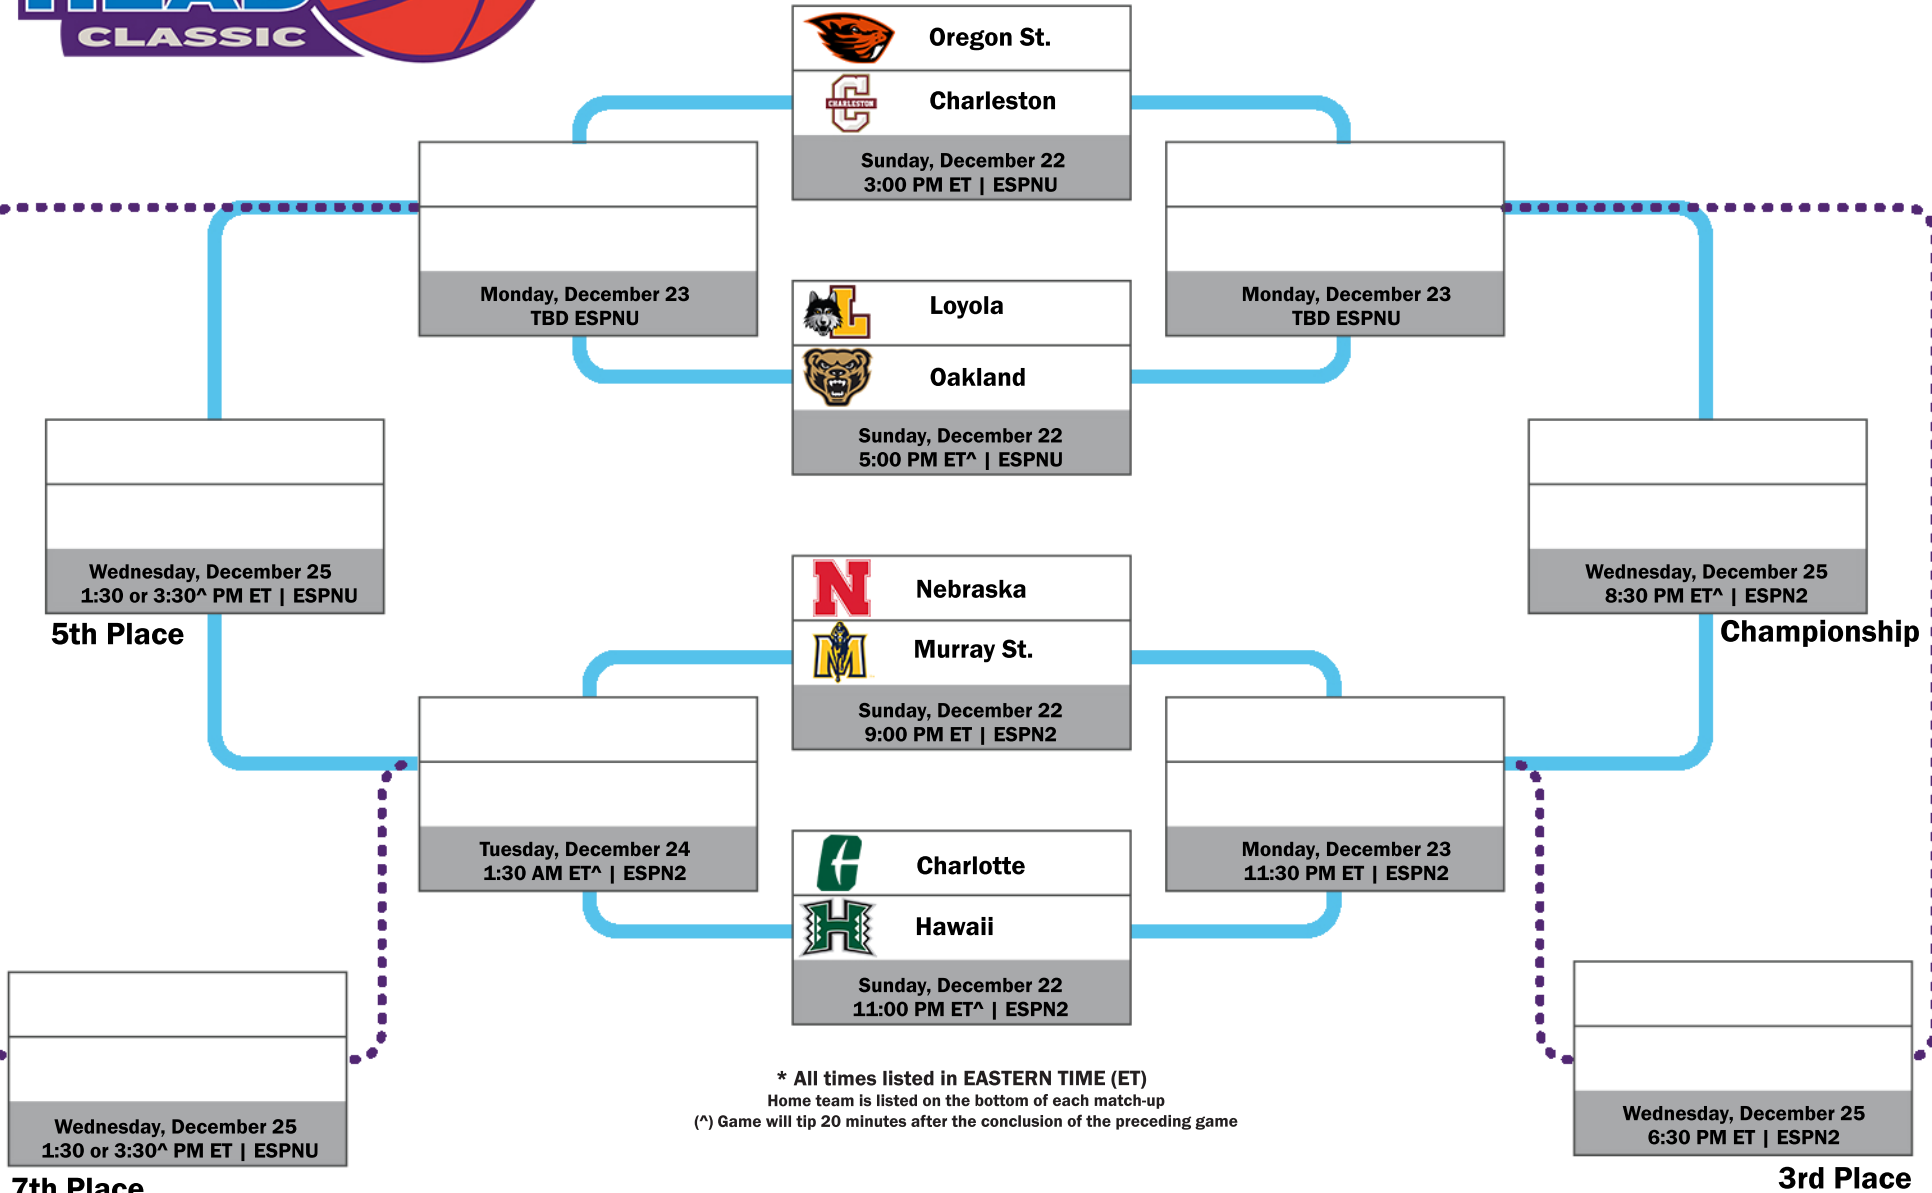

# 2024 Hawaiian Airlines Diamond Head Classic

December 22, 23 & 25  
SimpliFi Arena at Stan Sheriff Center  
Honolulu, HI

\* All times listed in EASTERN TIME (ET)  
Home team is listed on the bottom of each match-up  
(<sup>^</sup>) Game will tip 20 minutes after the conclusion of the preceding game