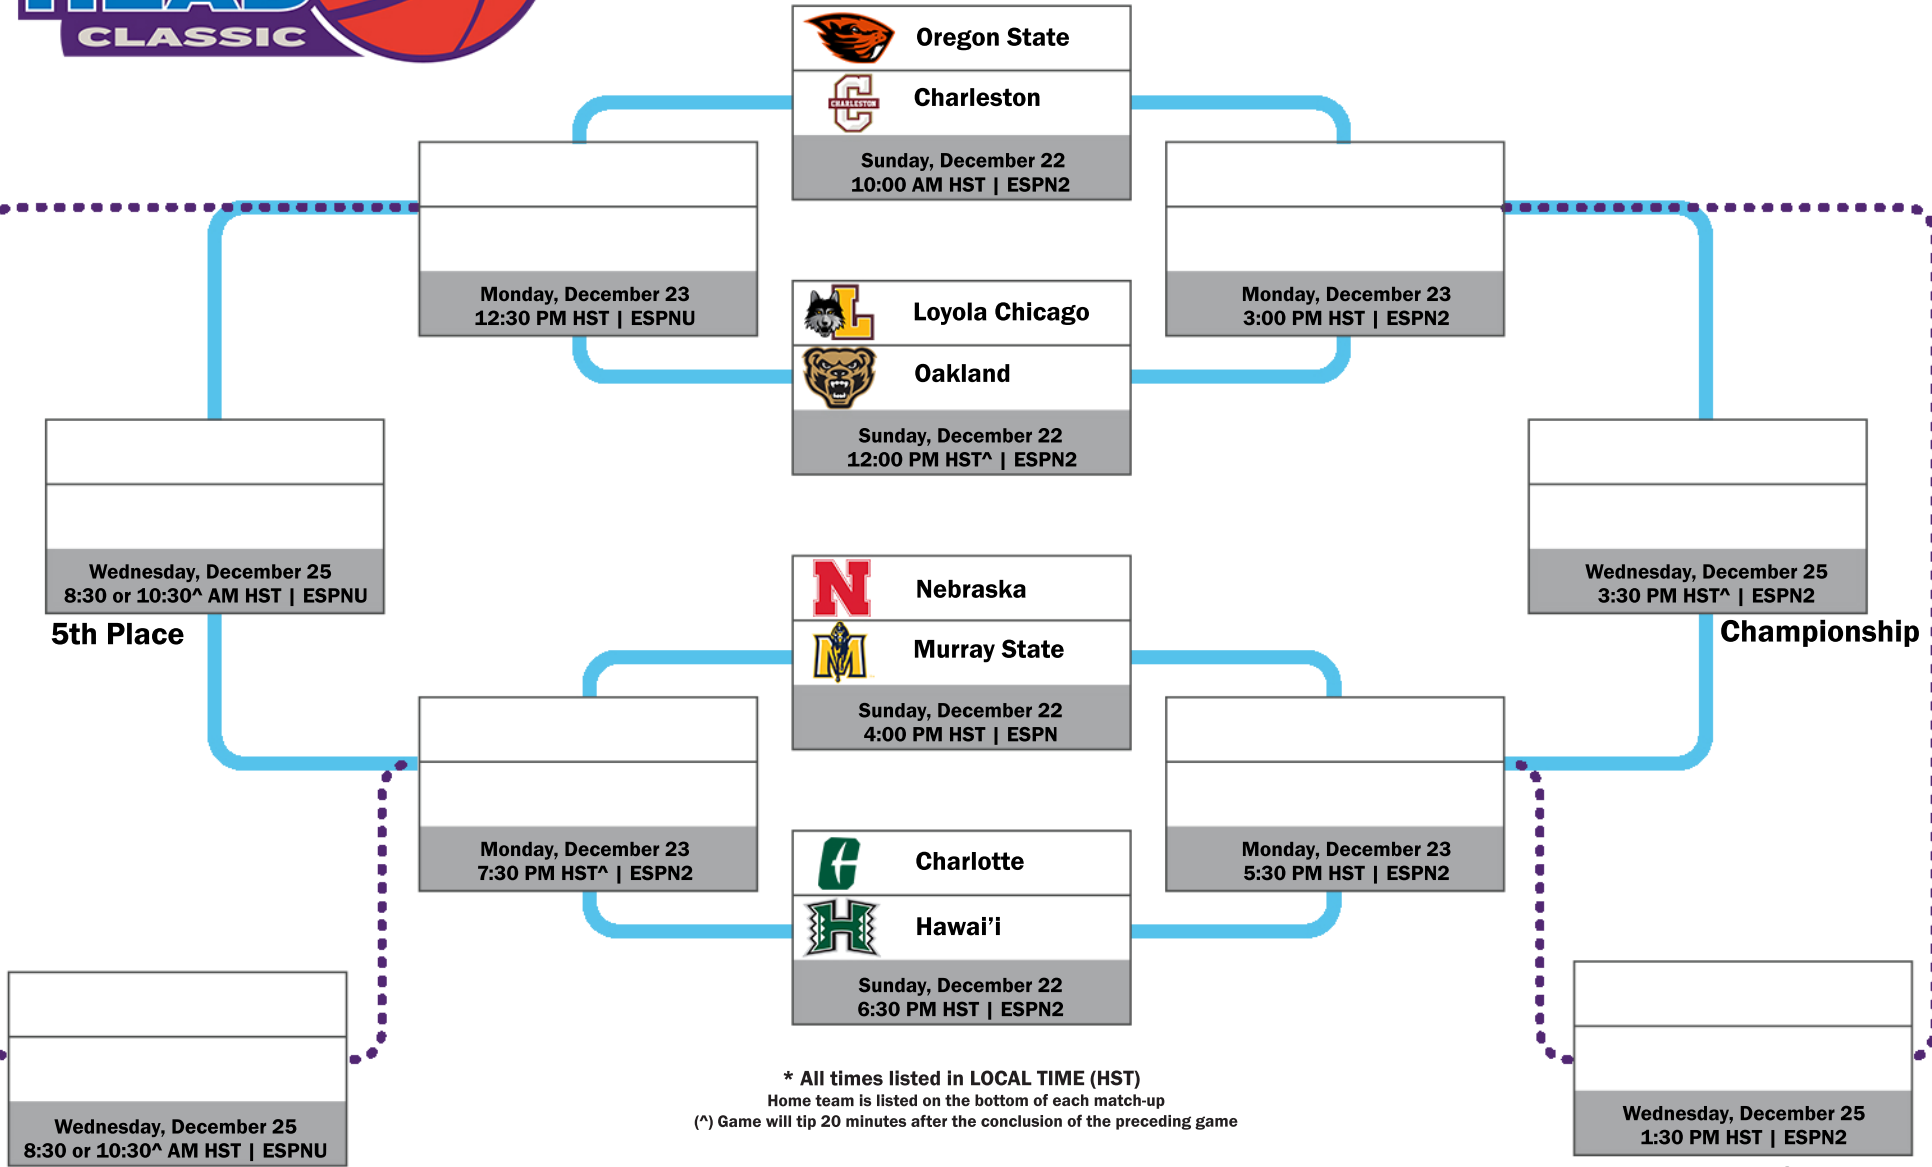

2024 Hawaiian Airlines Diamond Head Classic

December 22, 23 & 25
SimpliFi Arena at Stan Sheriff Center
Honolulu, HI

* All times listed in LOCAL TIME (HST)
Home team is listed on the bottom of each match-up
(^) Game will tip 20 minutes after the conclusion of the preceding game