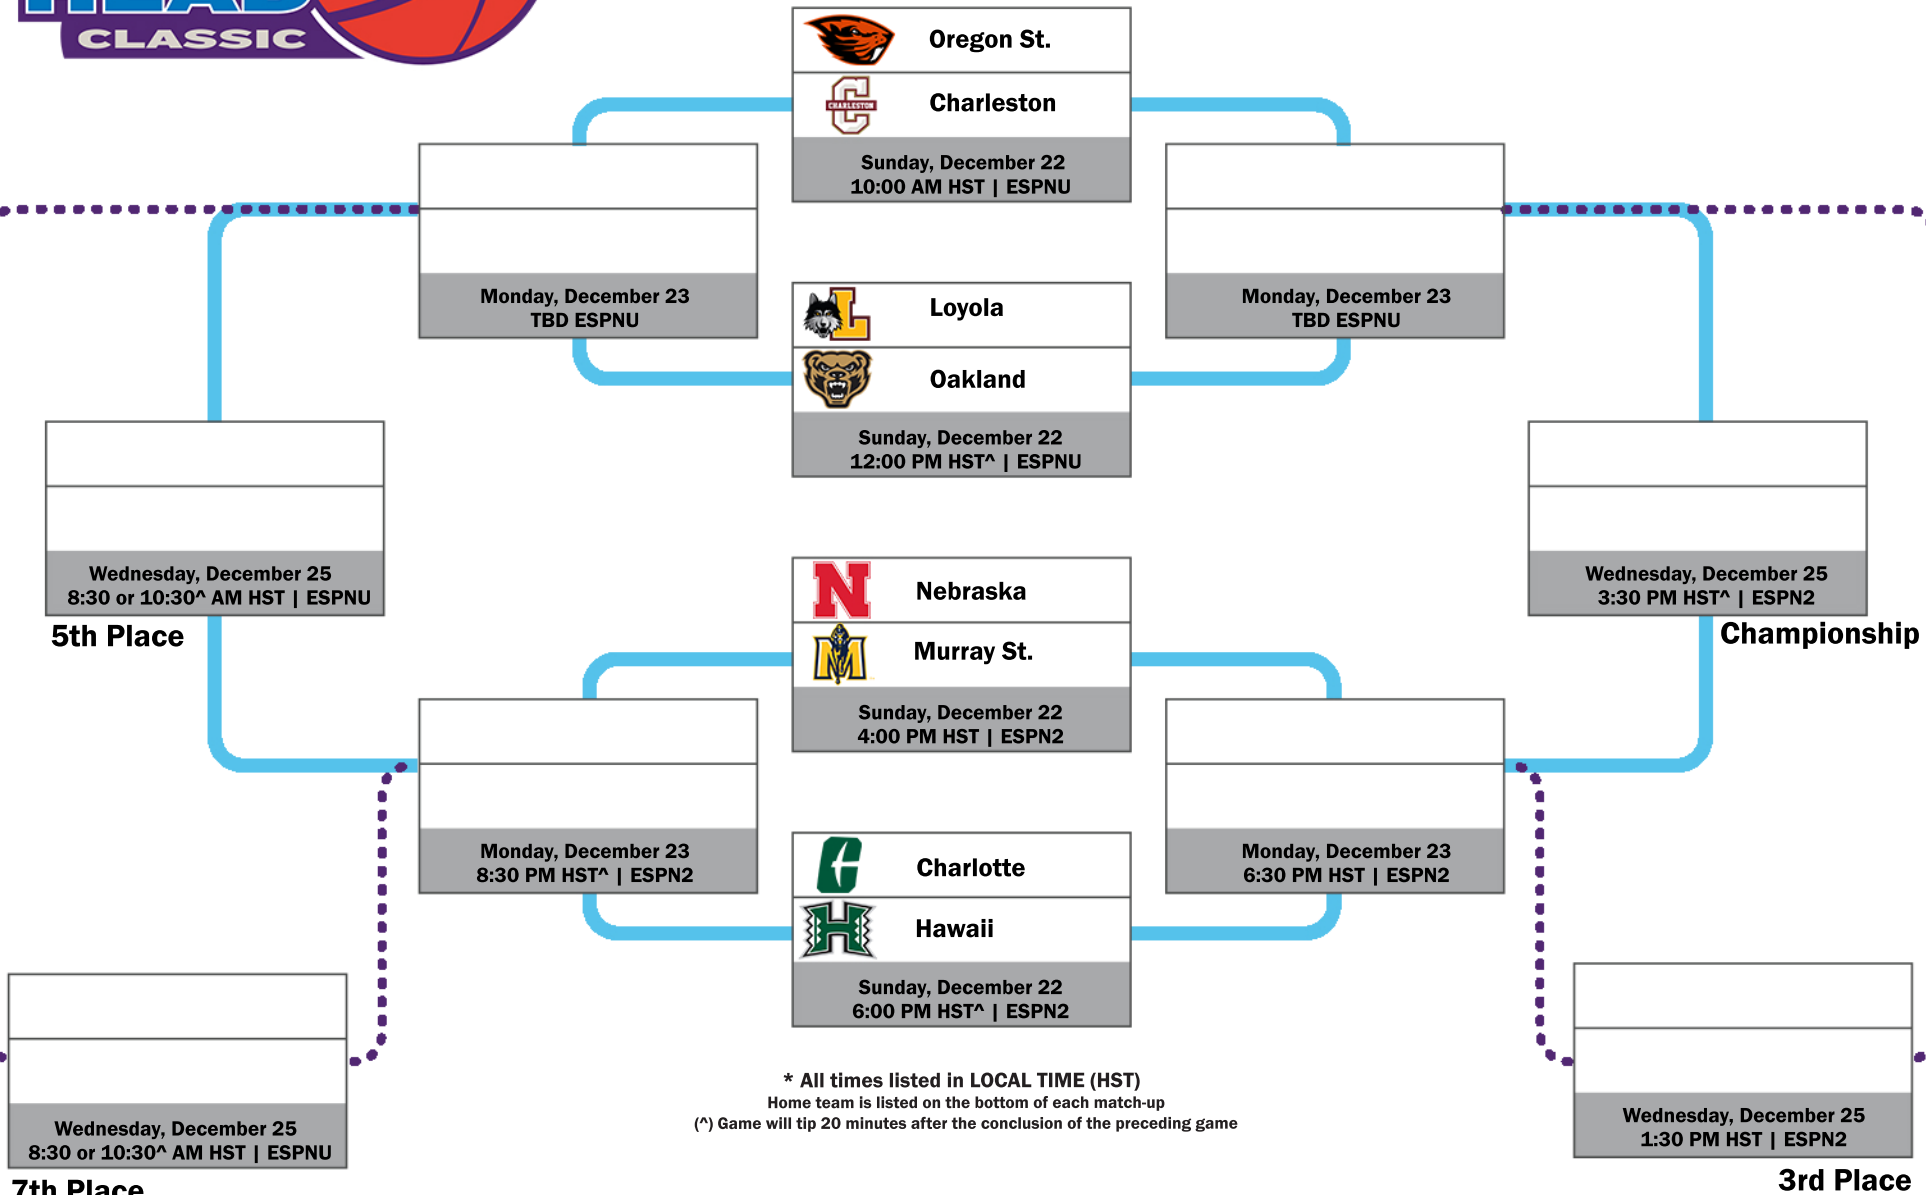

# 2024 Hawaiian Airlines Diamond Head Classic

December 22, 23 & 25  
SimpliFi Arena at Stan Sheriff Center  
Honolulu, HI

\* All times listed in LOCAL TIME (HST)  
Home team is listed on the bottom of each match-up  
(<sup>^</sup>) Game will tip 20 minutes after the conclusion of the preceding game