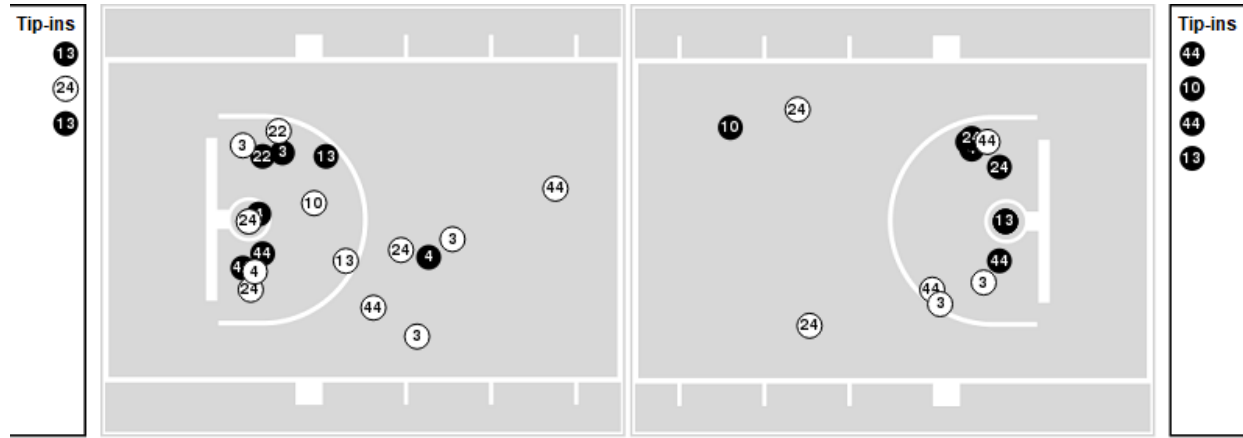

Officials: Bert Smith, Olandis Poole, Steve McJunkins

Players => 0, 1, 2, 3, 4, 5, 7, 10, 11, 13, 15, 22, 24, 44, 55FG Types=>AllResults=>All

Middle Tenn.

All Field Goals

Blow Up Chart

● Made ○ Missed N - Player Number