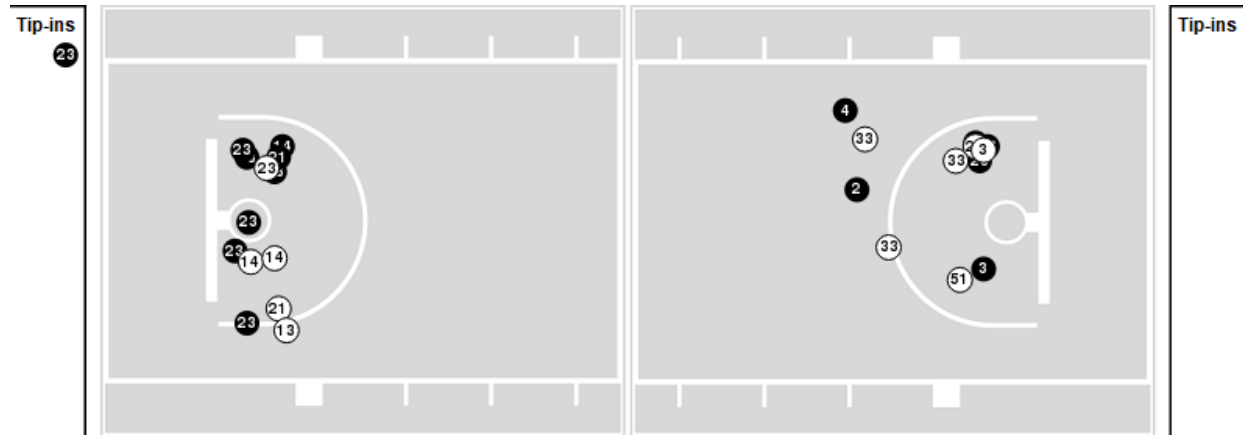

**Officials:** Rob Rorke, Baharat Rammanan, Jeff Pon

Players => AllFG Types=>AllResults=>All

**Wright St.**

**All Field Goals**

**Blow Up Chart**

● Made    ○ Missed    N - Player Number

Wright St.	M/A	%
Field Goals	27/62	44
2 Points	19/38	50
3 Points	8/24	33
Free Throws	10/13	77